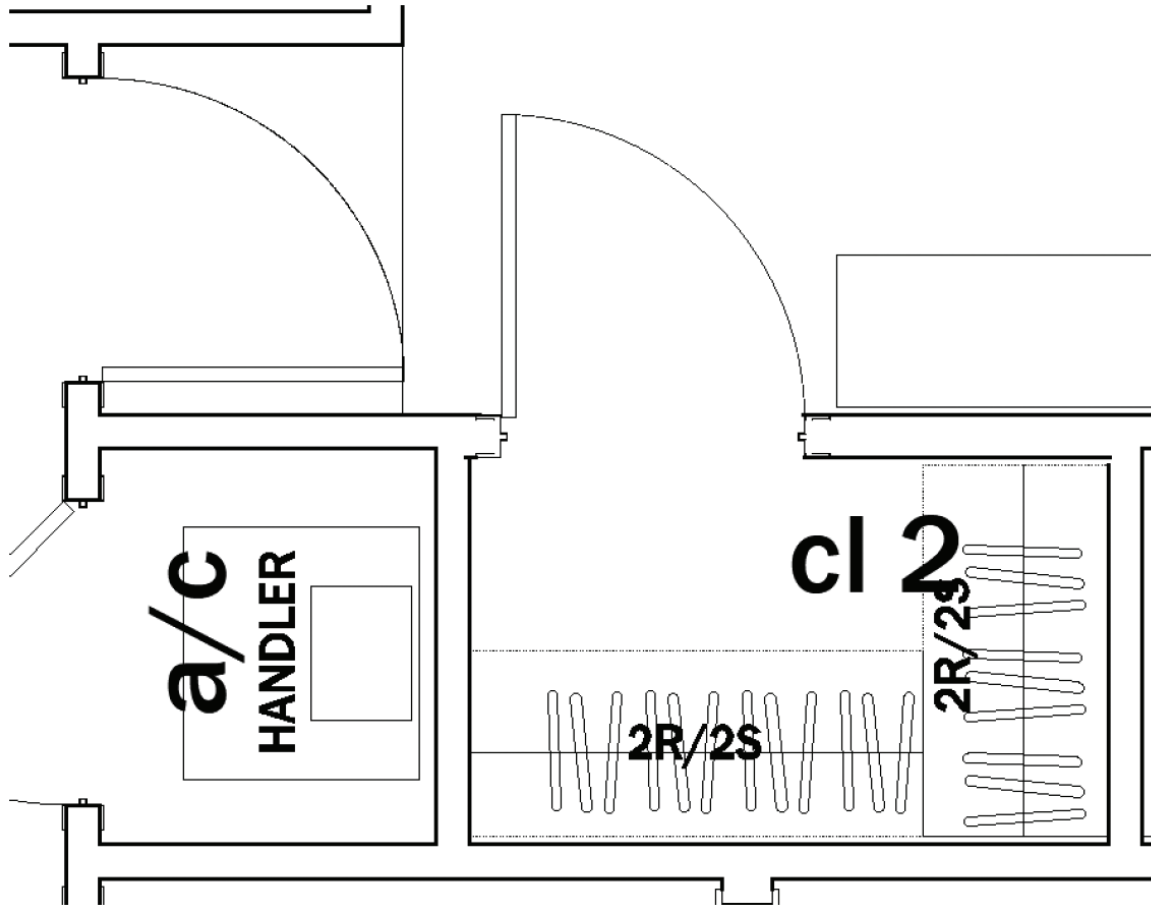

Maxim 28664CLPC
Chrome 25" Dia

Flip Pocket Door and replace with swing door for Better T.V. Alignment