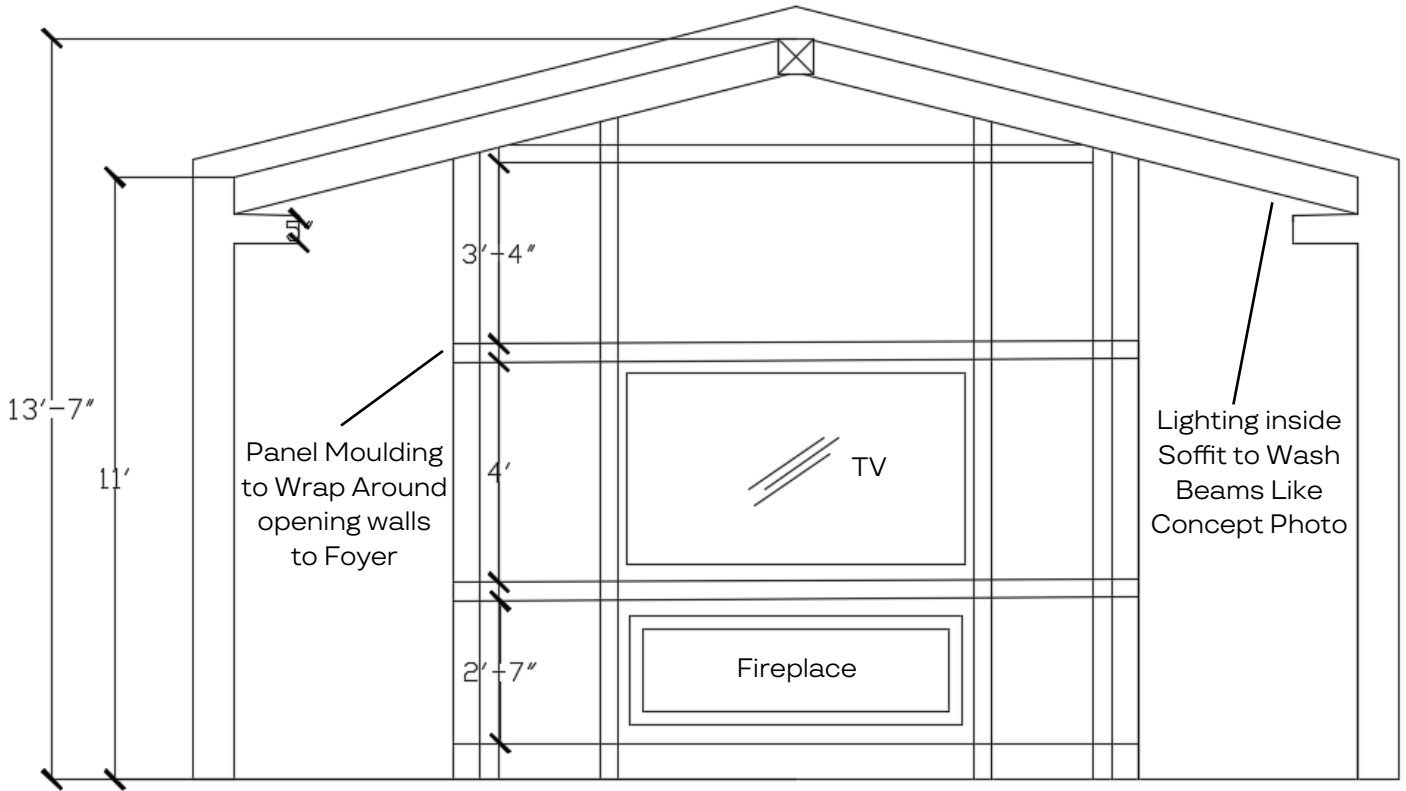

BRILEY FARM LOT 5 SPEC | GATHERING ROOM WALL & CEILING DETAIL

Linear Gas Fireplace W/ Log Set
No Glass