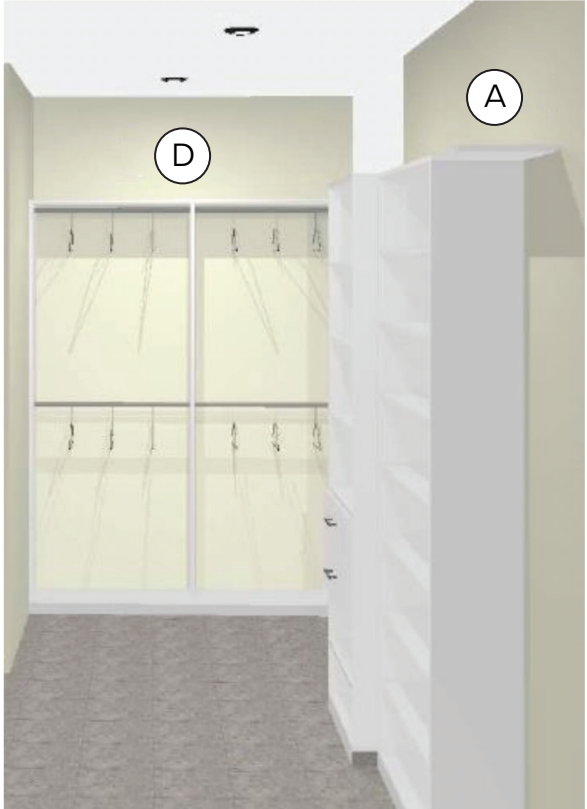

BRILEY FARM LOT 5 SPEC | MASTER CLOSETS