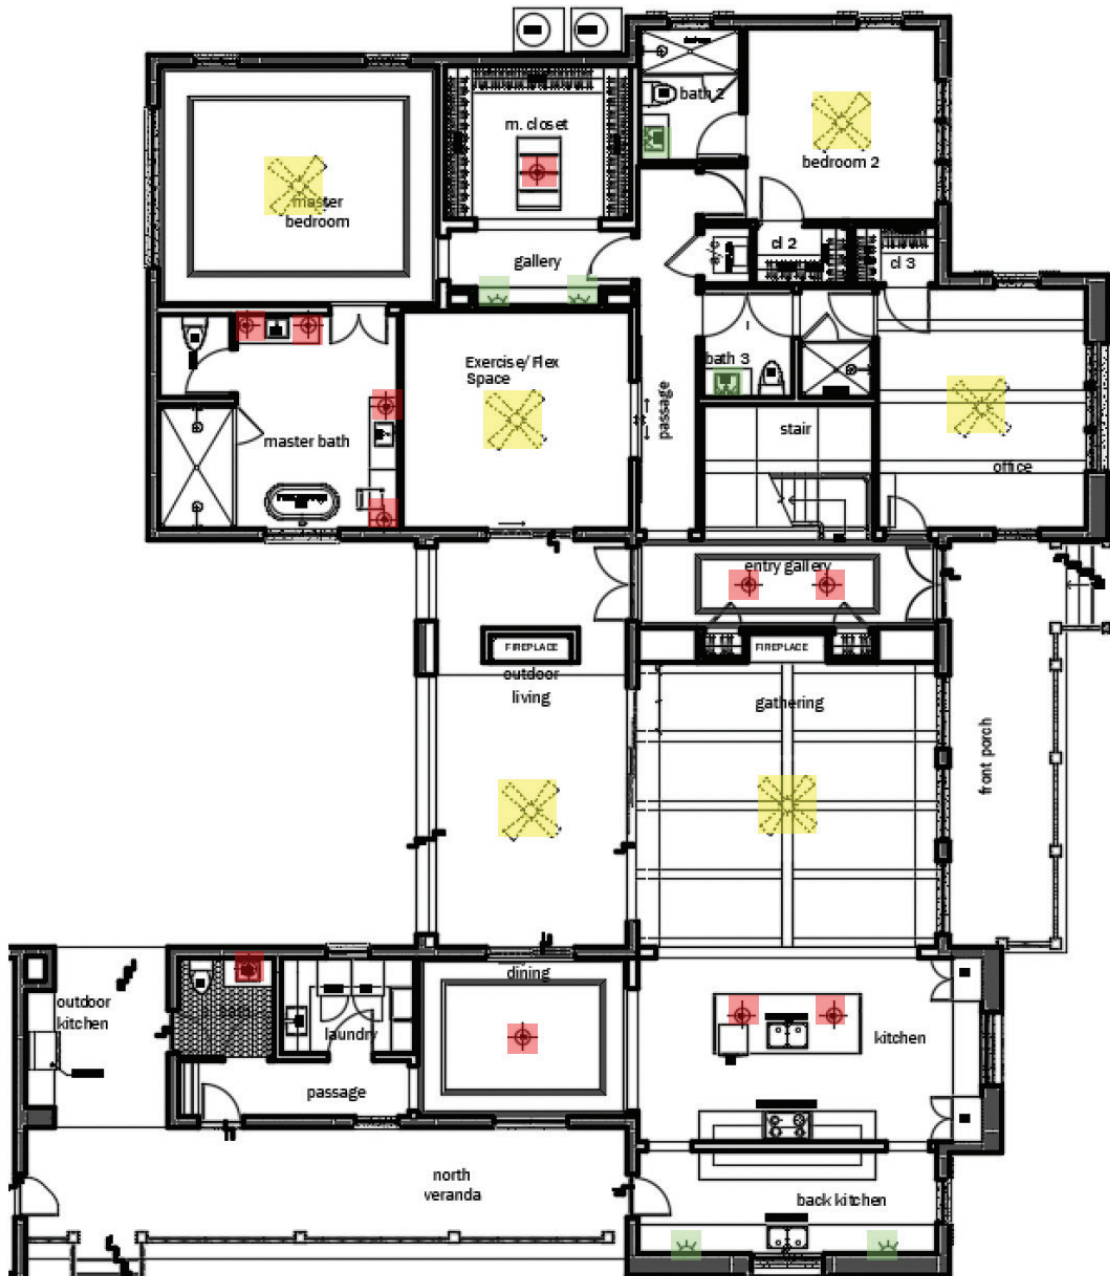

BRILEY FARM LOT 5 SPEC | 1ST FLOOR LIGHTING PLAN