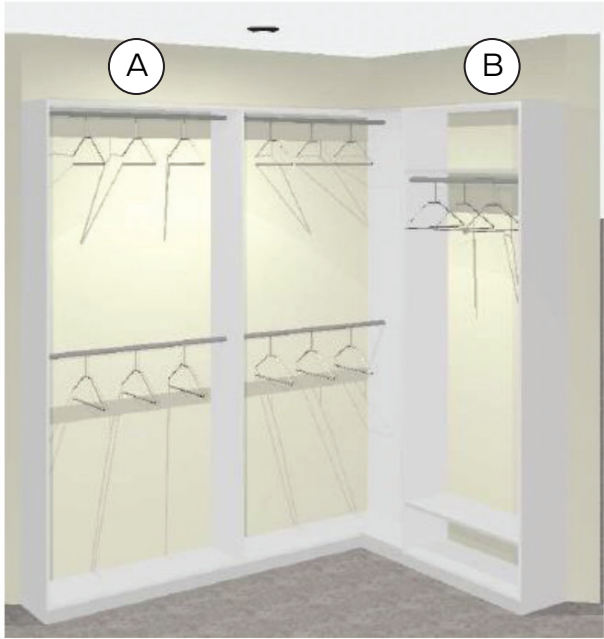

BRILEY FARM LOT 5 SPEC
OFFICE, BEDROOM # 2, #4, #5 CEILING FANS

Office & Secondary Bedrooms
Minka F749L-WHF
60" Flat White

BRILEY FARM LOT 5 SPEC | SECONDARY CLOSETS ** UPGRADE**

BRILEY FARM LOT 5 SPEC | FLOORING SCHEDULE – 1ST FLOOR