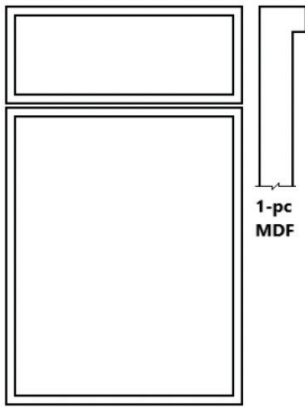

Emtek Hercule
Smooth Door Pull
Flat Black

Emtek Modern Rectangular
Face Mount Hanger
Flat Black

BRILEY FARM LOT 5 SPEC | KITCHEN

Integrated Cabinet Hood at Upper Cabinets

BRILEY FARM LOT 5 SPEC | KITCHEN

Perimeter & Island
Door Style: Vance