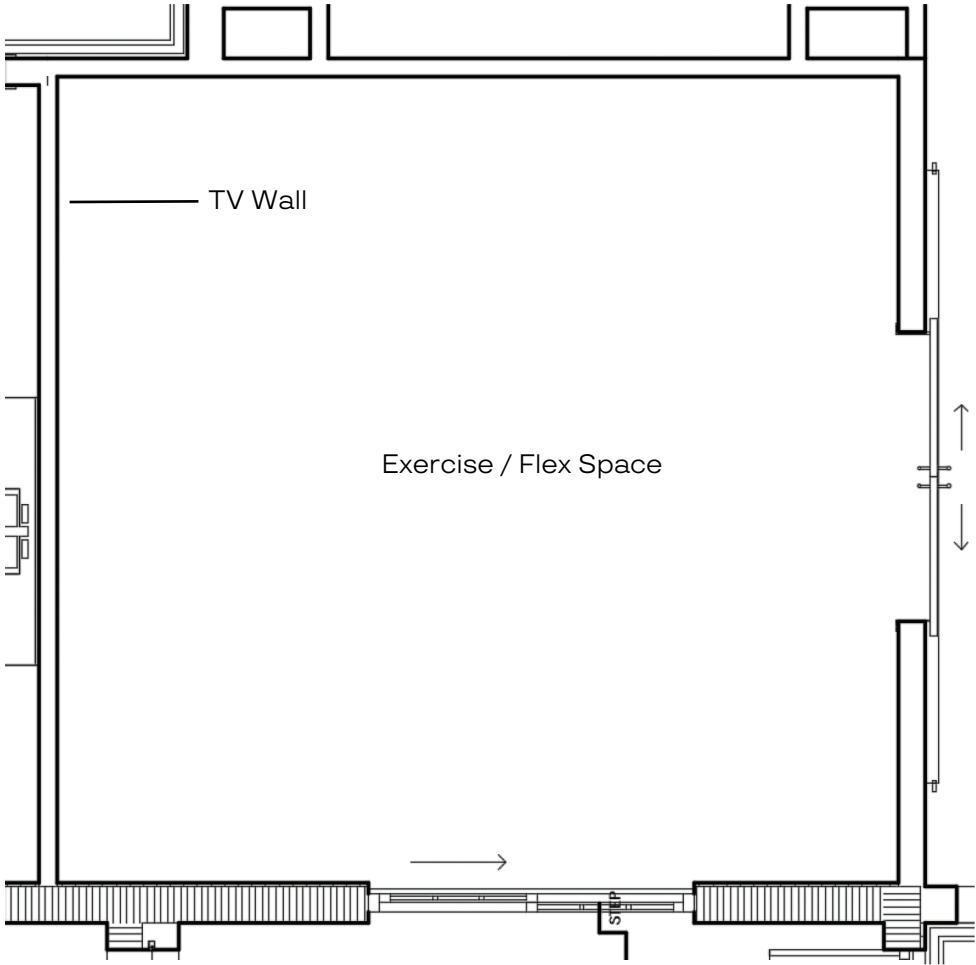

BRILEY FARM LOT 5 SPEC | GATHERING ROOM LIGHTING

Kuzco CH17703-BK
51"W x 30.5"D x 23.25"H
Black

BRILEY FARM LOT 5 SPEC | GATHERING ROOM WALL & CEILING DETAIL

Linear Gas Fireplace W/ Log Set
No Glass

Panel Moulding & 8" Wood Beams
Painted Trim Color

BRILEY FARM LOT 5 SPEC | GATHERING ROOM CEILING DETAIL

Panel Moulding & 8" Square Wood Beams Painted Trim Color

BRILEY FARM LOT 5 SPEC | GATHERING ROOM FLOOR OUTLET

BRILEY FARM LOT 5 SPEC | EXERCISE/FLEX ROOM