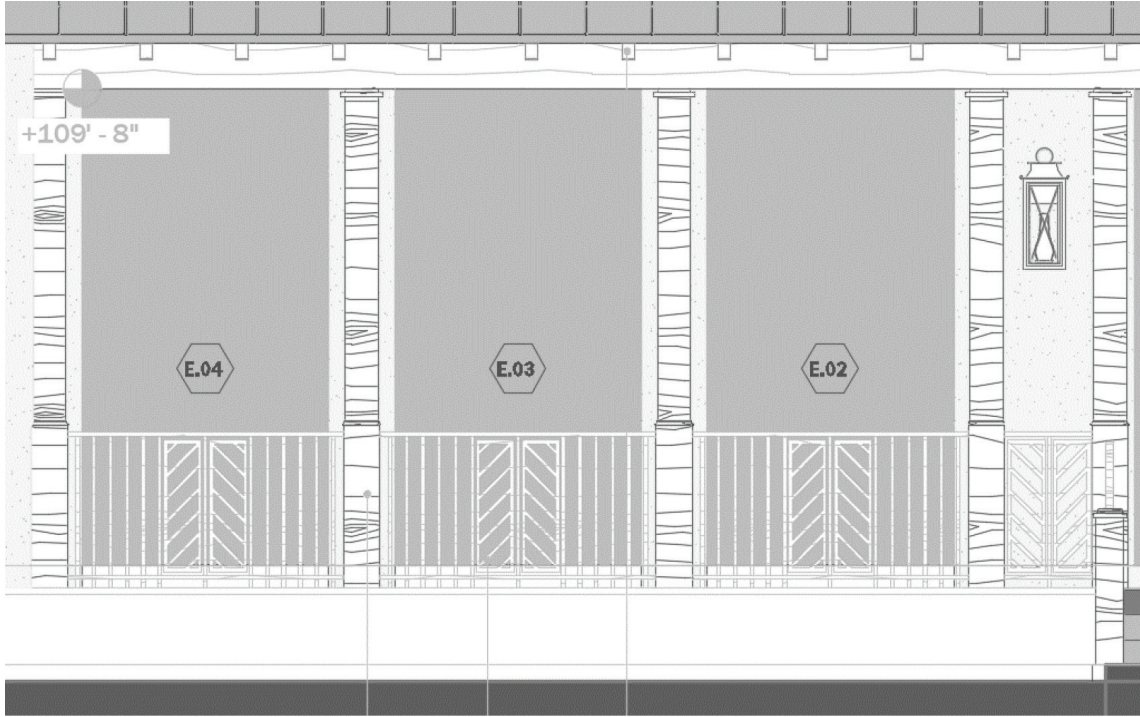

BRILEY FARM LOT 5 SPEC | RAILING

White Aluminum Design As Shown