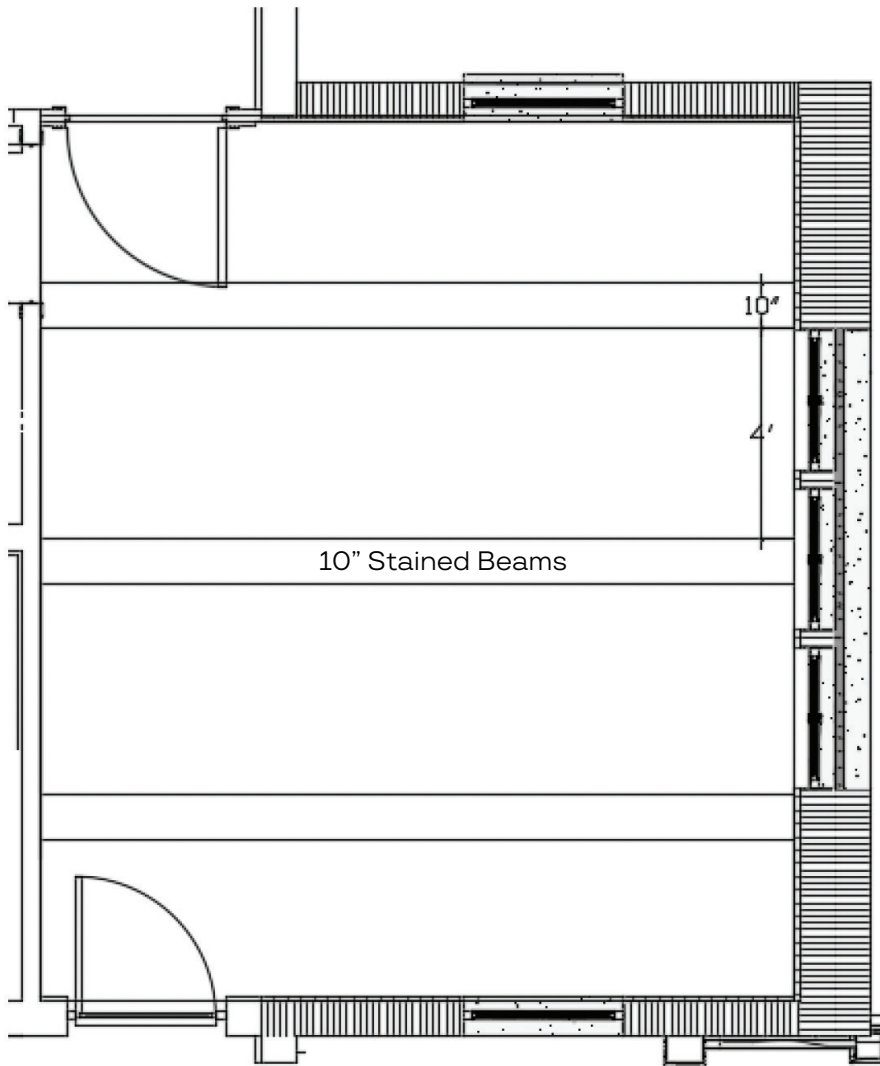

BRILEY FARM LOT 5 SPEC | OFFICE/BEDROOM #3 DN

STAINED BEAMS:
Minwax: 271 Classic Gray