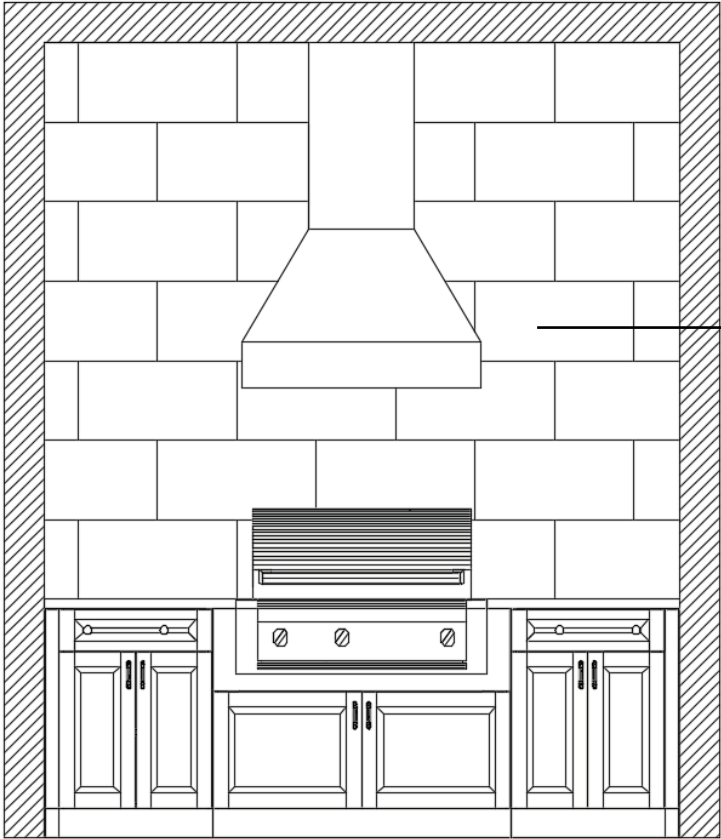

BRILEY FARM LOT 5 SPEC | SUMMER KITCHEN **UPGRADE**

CABINET:
Challenger Designs
Slab Door

FINISH:
Textured Gray
Glimmer

COUNTERTOP:
Steel Gray Leathered Granite
Edge; Eased
Pending Sample Review

BACKSPLASH:
Tesoro Armani Light Grey Matte 12x24
Brick Joint, Full Height, Run to Ceiling
Grout: Mapei Iron