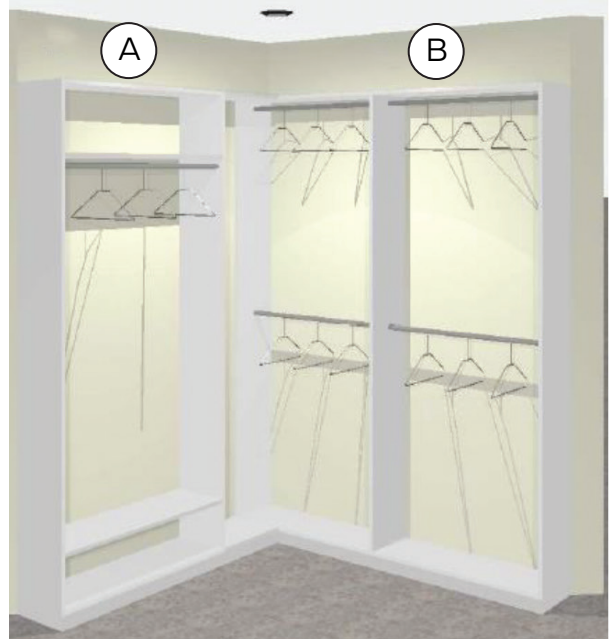

BRILEY FARM LOT 5 SPEC
OFFICE, BEDROOM # 2, #4, #5 CEILING FANS

Office & Secondary Bedrooms
Minka F749L-WHF
60" Flat White

BRILEY FARM LOT 5 SPEC | SECONDARY CLOSETS ** UPGRADE**

BRILEY FARM LOT 5 SPEC | FLOORING SCHEDULE – 1ST FLOOR