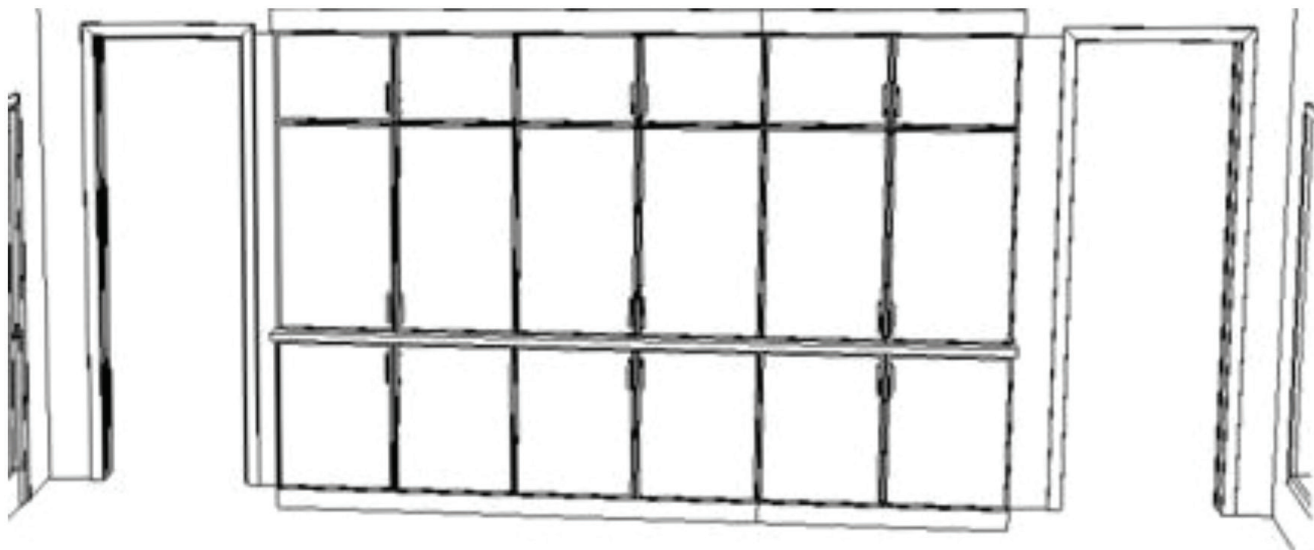

PERIMETER DOOR STYLE:
Wind

UPPER FLOATING SHELVES:
London Fog Wash

PERIMETER CABINET FINISH:
Sherwin Williams Light
French Gray

BRILEY FARM LOT 5 SPEC | BACK KITCHEN

Opposite Wall with Entry Opening- Solid Cabinet Storage 18" Deep or Less
Or Similar Design For Storage