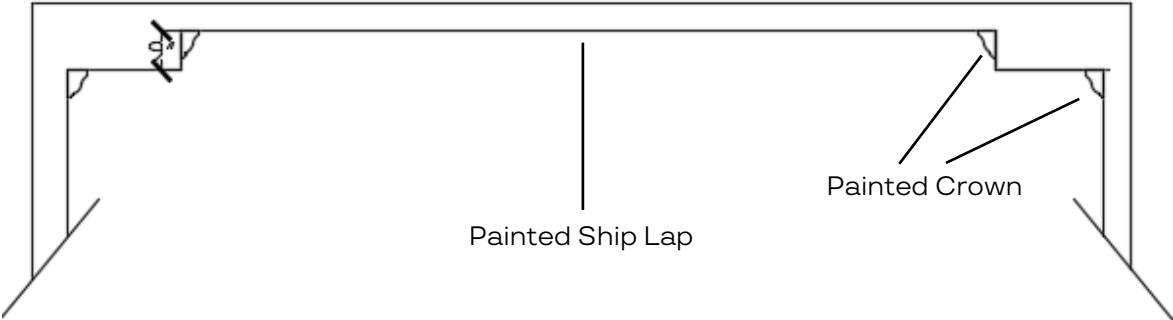

BRILEY FARM LOT 5 SPEC | MASTER BEDROOM CEILING