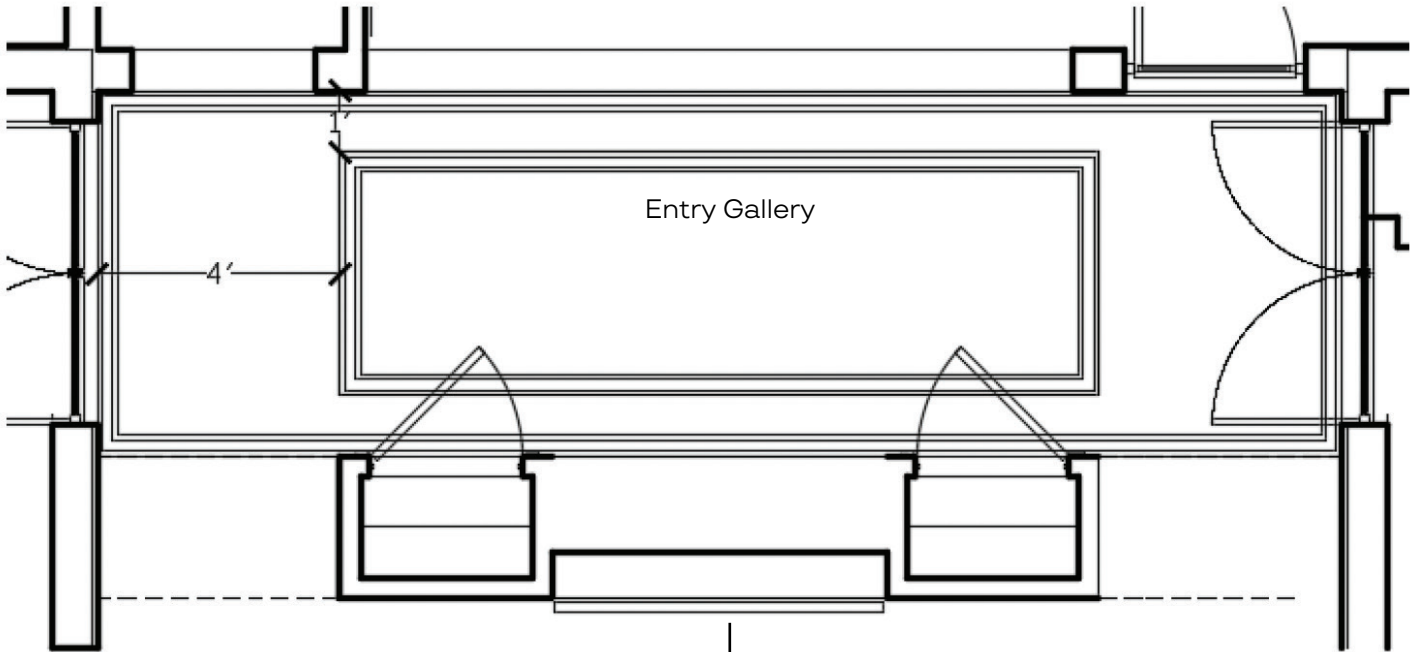

Hidden Doors In Panels, Touch Latch Opening

Fireplace W/ Flatscreen T.V. Above on Gathering Room Side

Panel Moulding Painted Trim Color

BRILEY FARM LOT 5 SPEC | GATHERING ROOM CEILING CONCEPT

Concept Photo
Vaulted Ceiling – Wood Beams Painted Trim Color W/ Lighting, No T&G