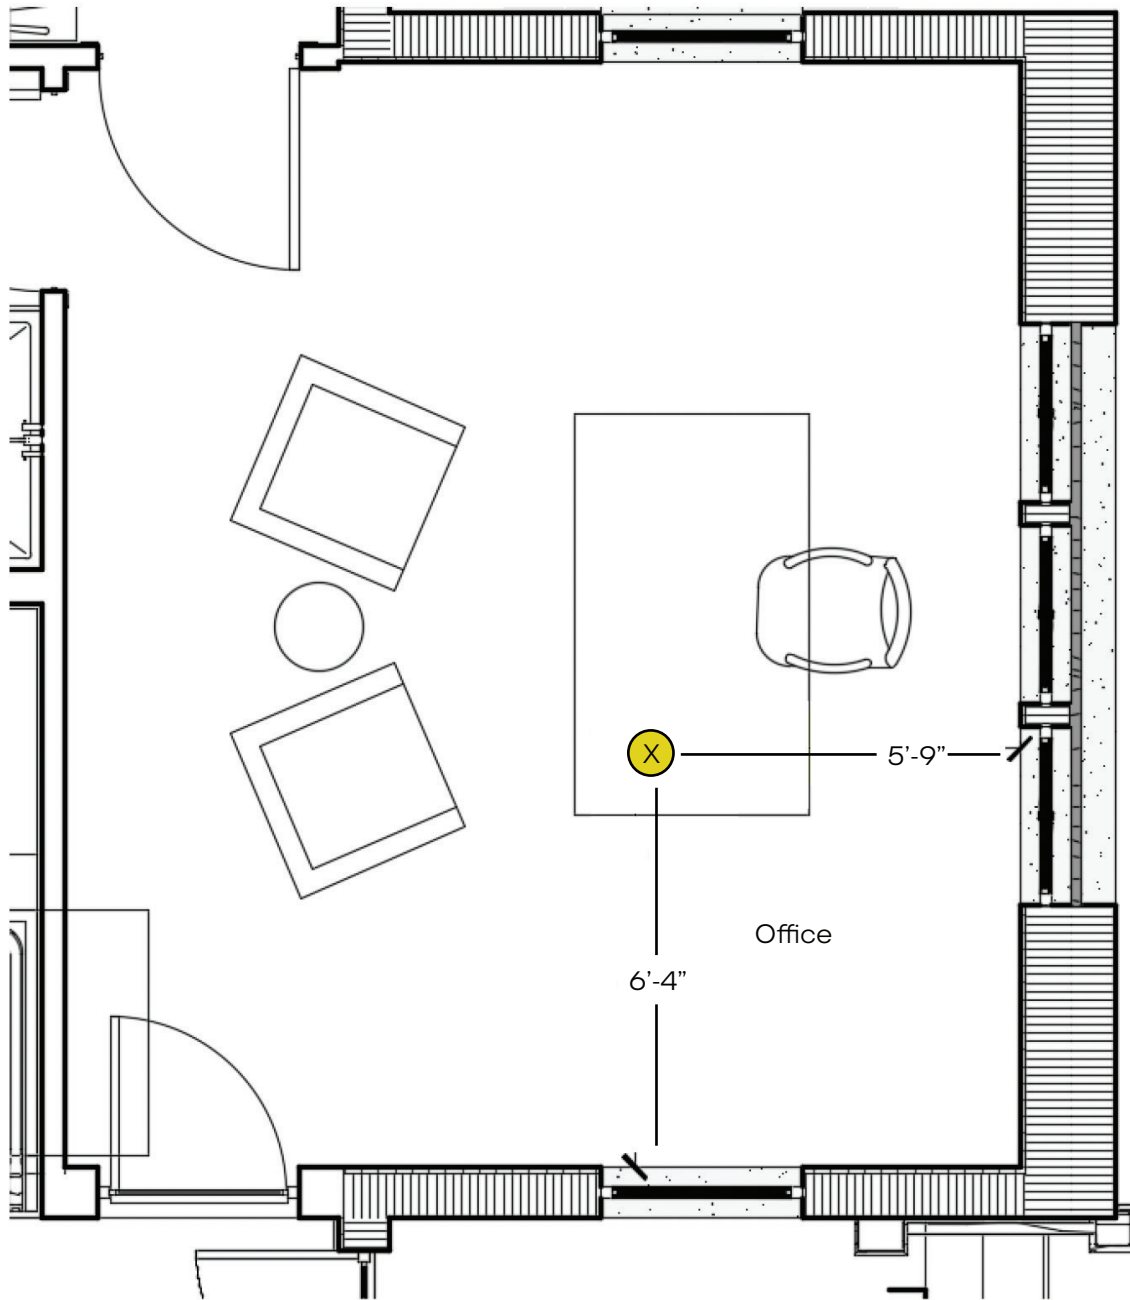

BRILEY FARM LOT 5 SPEC | OFFICE/BEDROOM #3 DN FLOOR OUTLET

BRILEY FARM LOT 5 SPEC | OFFICE/BATH DN #3

CABINETS:
Rockledge

CABINET FINISH:
Saluda

COUNTERTOPS:
Quartz: Pompeii
Wood Ash BS124 Edge: Eased

CABINET HARDWARE:
Richleau: Matte
Black 8726