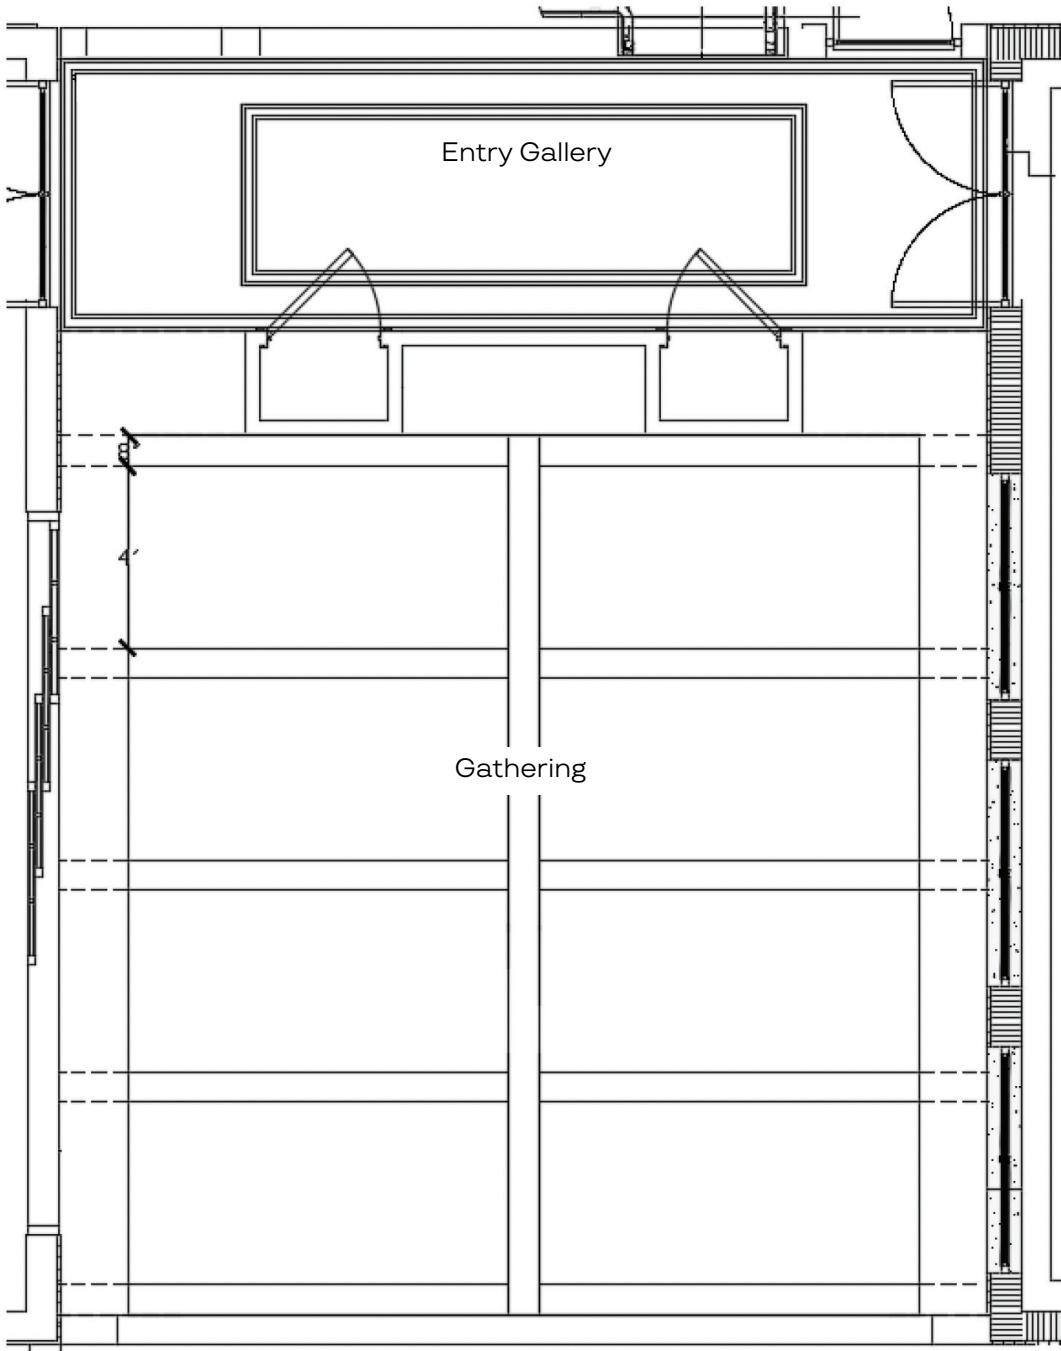

BRILEY FARM LOT 5 SPEC | GATHERING ROOM CEILING DETAIL

Panel Moulding & 8" Square Wood Beams Painted Trim Color