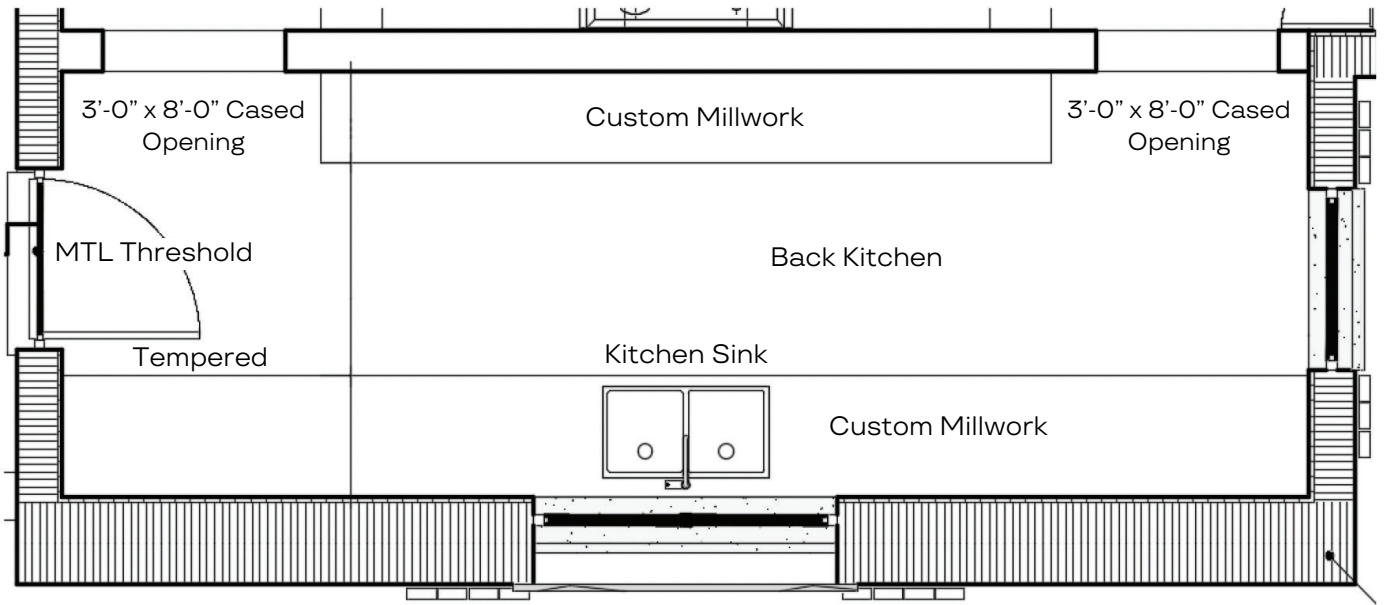

BRILEY FARM LOT 5 SPEC | BACK KITCHEN

WINDOW WALL:

Lower Cabinets, Upper Shelves Opposite wall with Entry Opening- Cabinet Storage

Window Wall
W/ Shelves, & Lighting
Shelves Stained to
Match Wood Flooring