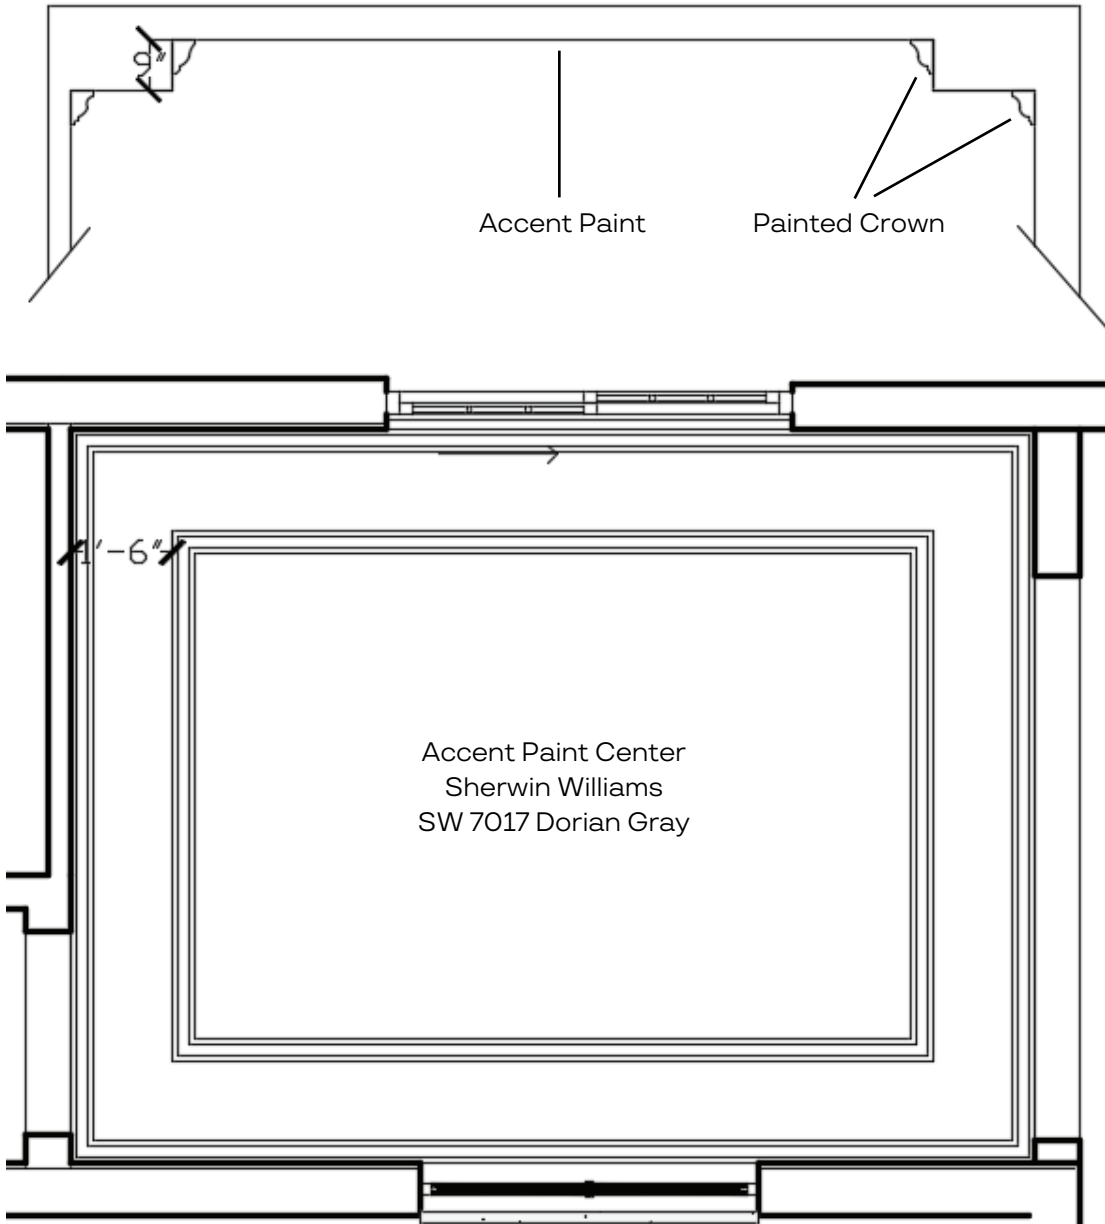

BRILEY FARM LOT 5 SPEC | DINING ROOM CEILING

Sherwin Williams
SW 7017 Dorian Gray