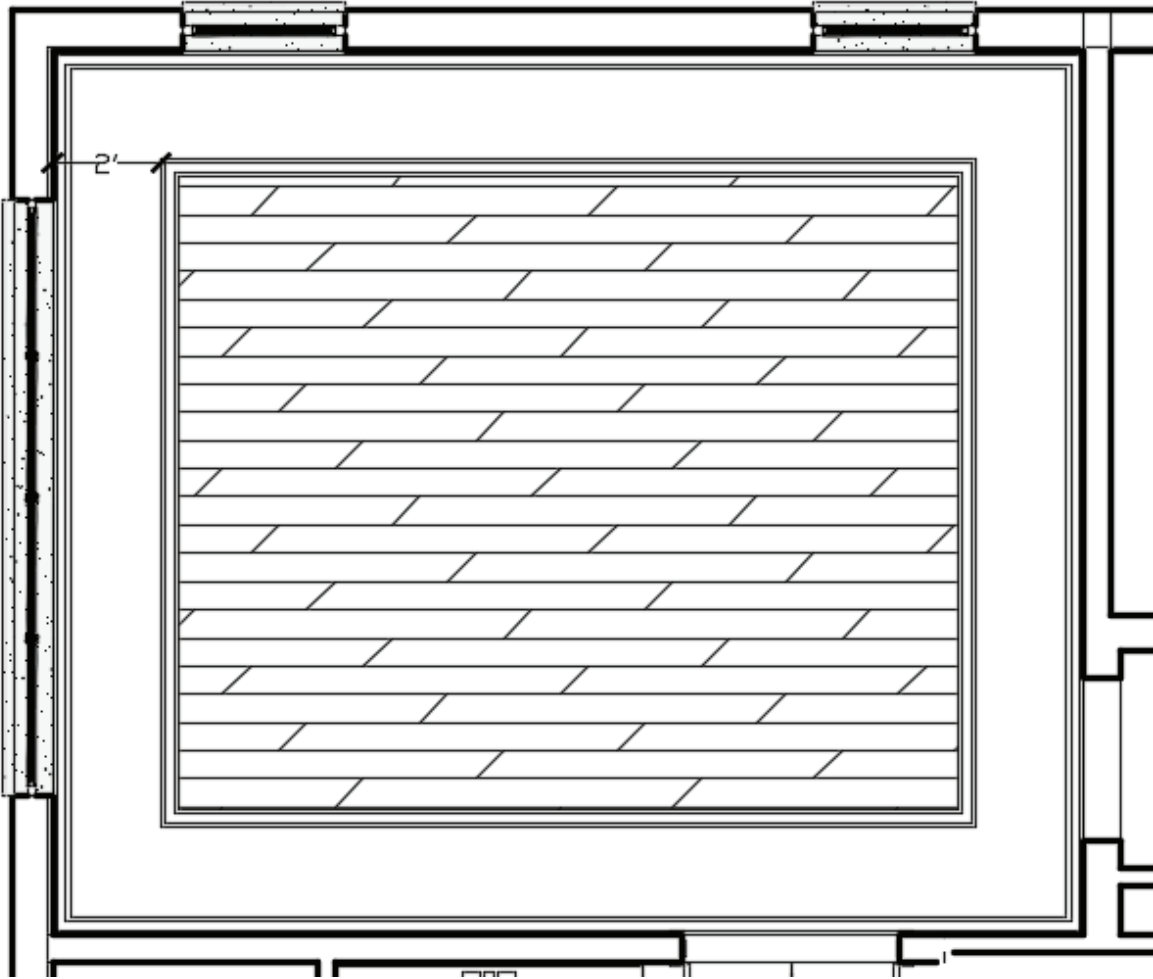

BRILEY FARM LOT 5 SPEC | MASTER BEDROOM CEILING