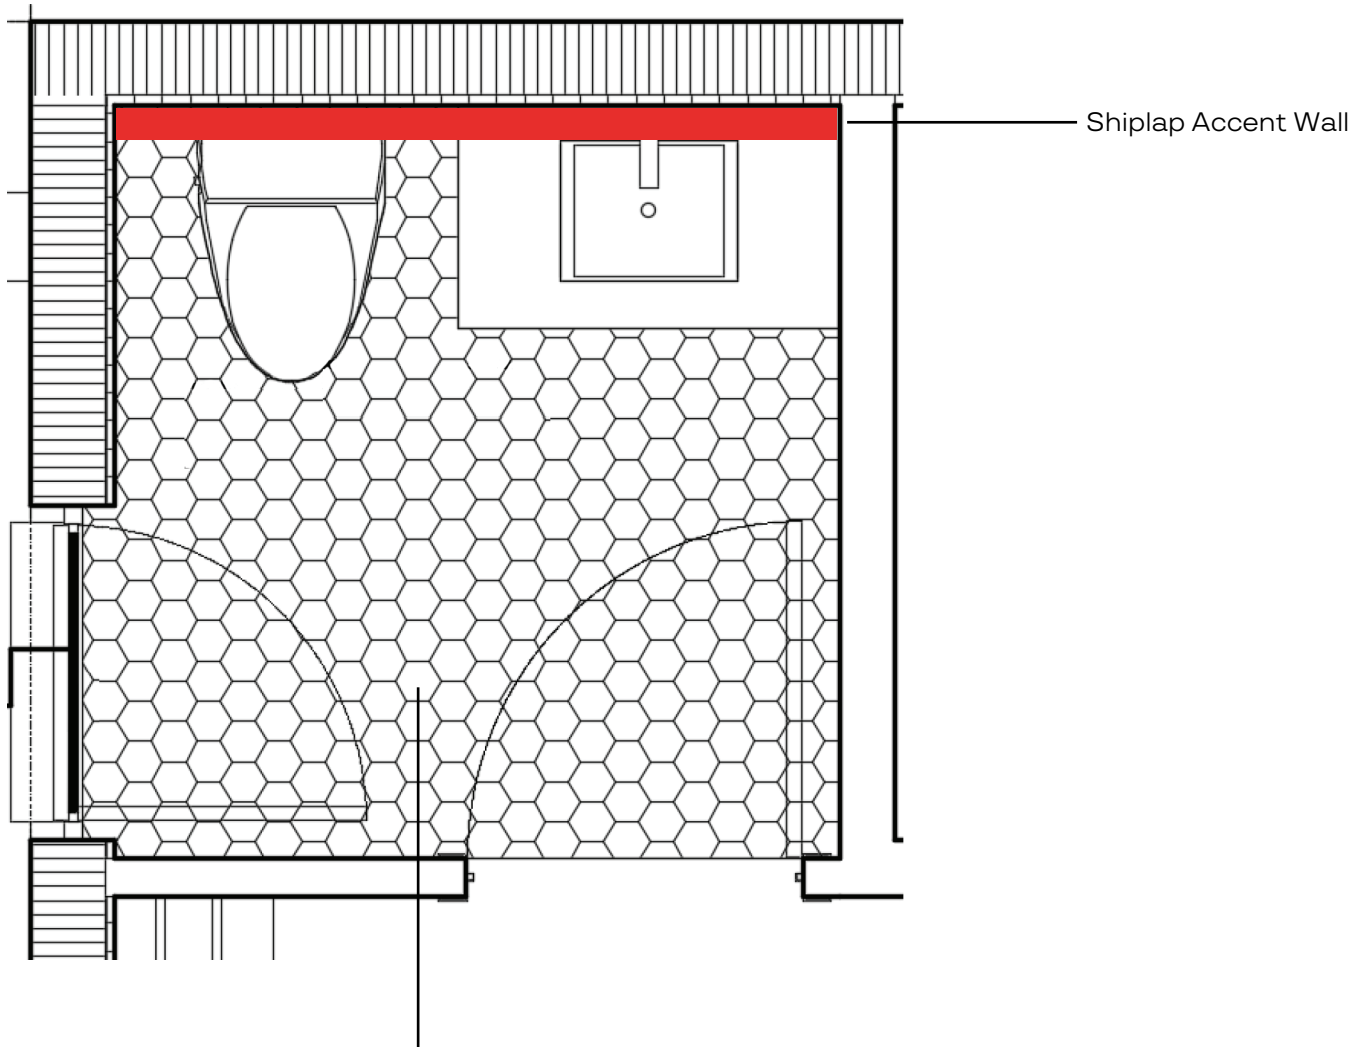

BRILEY FARM LOT 5 SPEC | POWDER VANITY WALL *UPGRADE*

FLOORING:
Tarmac: Sanibel Carrara/Dolomite Grout: