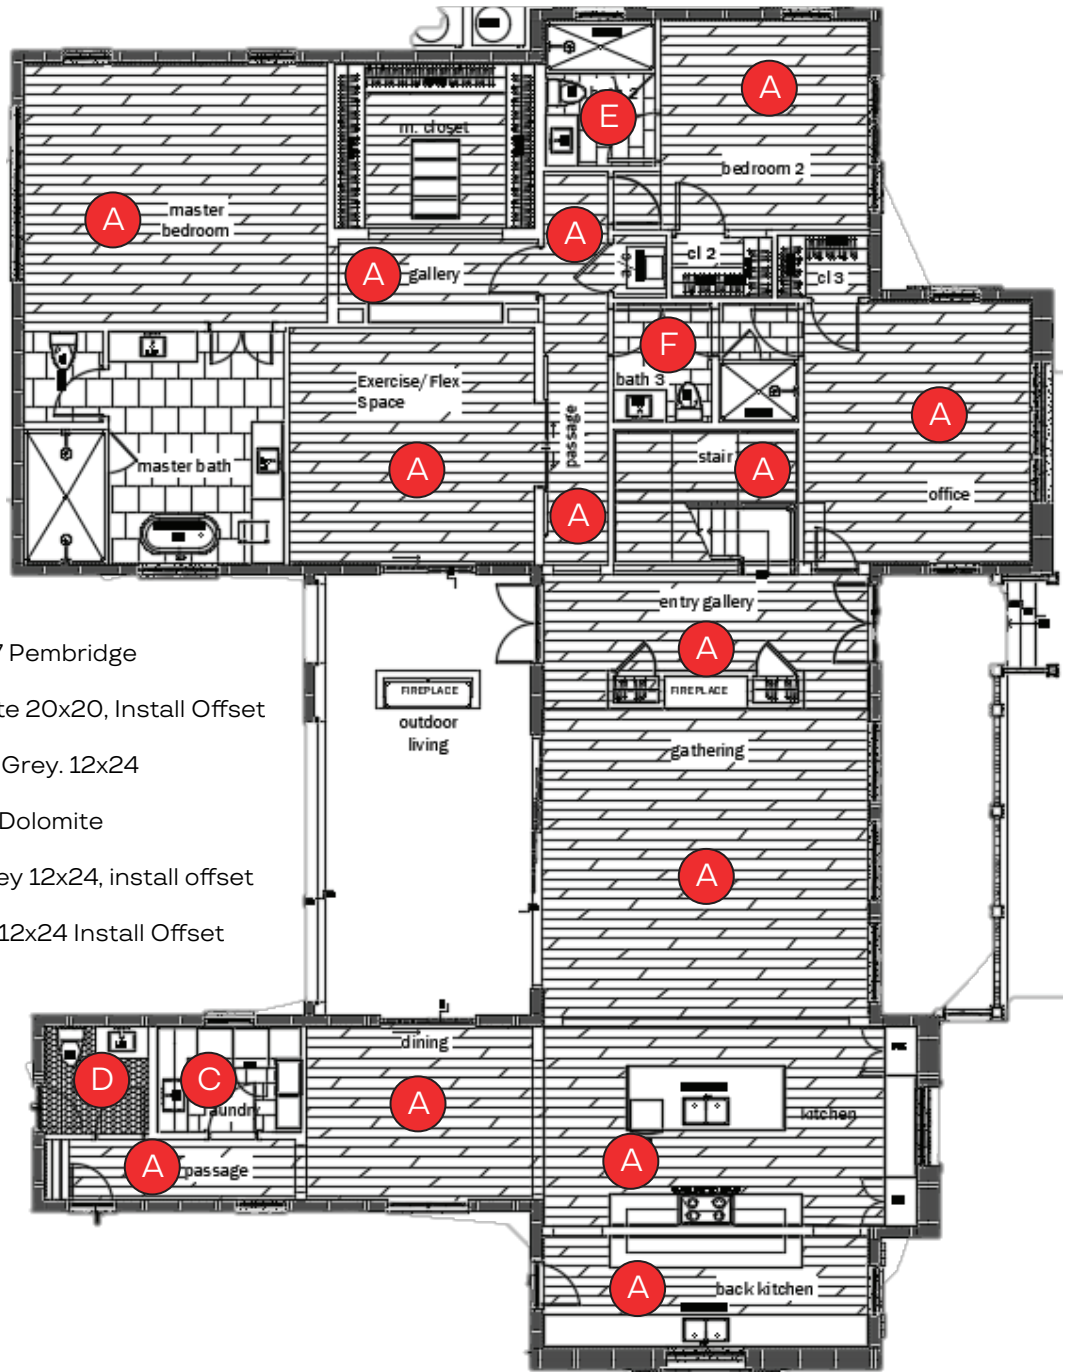

BRILEY FARM LOT 5 SPEC
OFFICE, BEDROOM # 2, #4, #5 CEILING FANS

Office & Secondary Bedrooms
Minka F749L-WHF
60" Flat White

BRILEY FARM LOT 5 SPEC | SECONDARY CLOSETS ** UPGRADE**

BRILEY FARM LOT 5 SPEC | FLOORING SCHEDULE – 1ST FLOOR