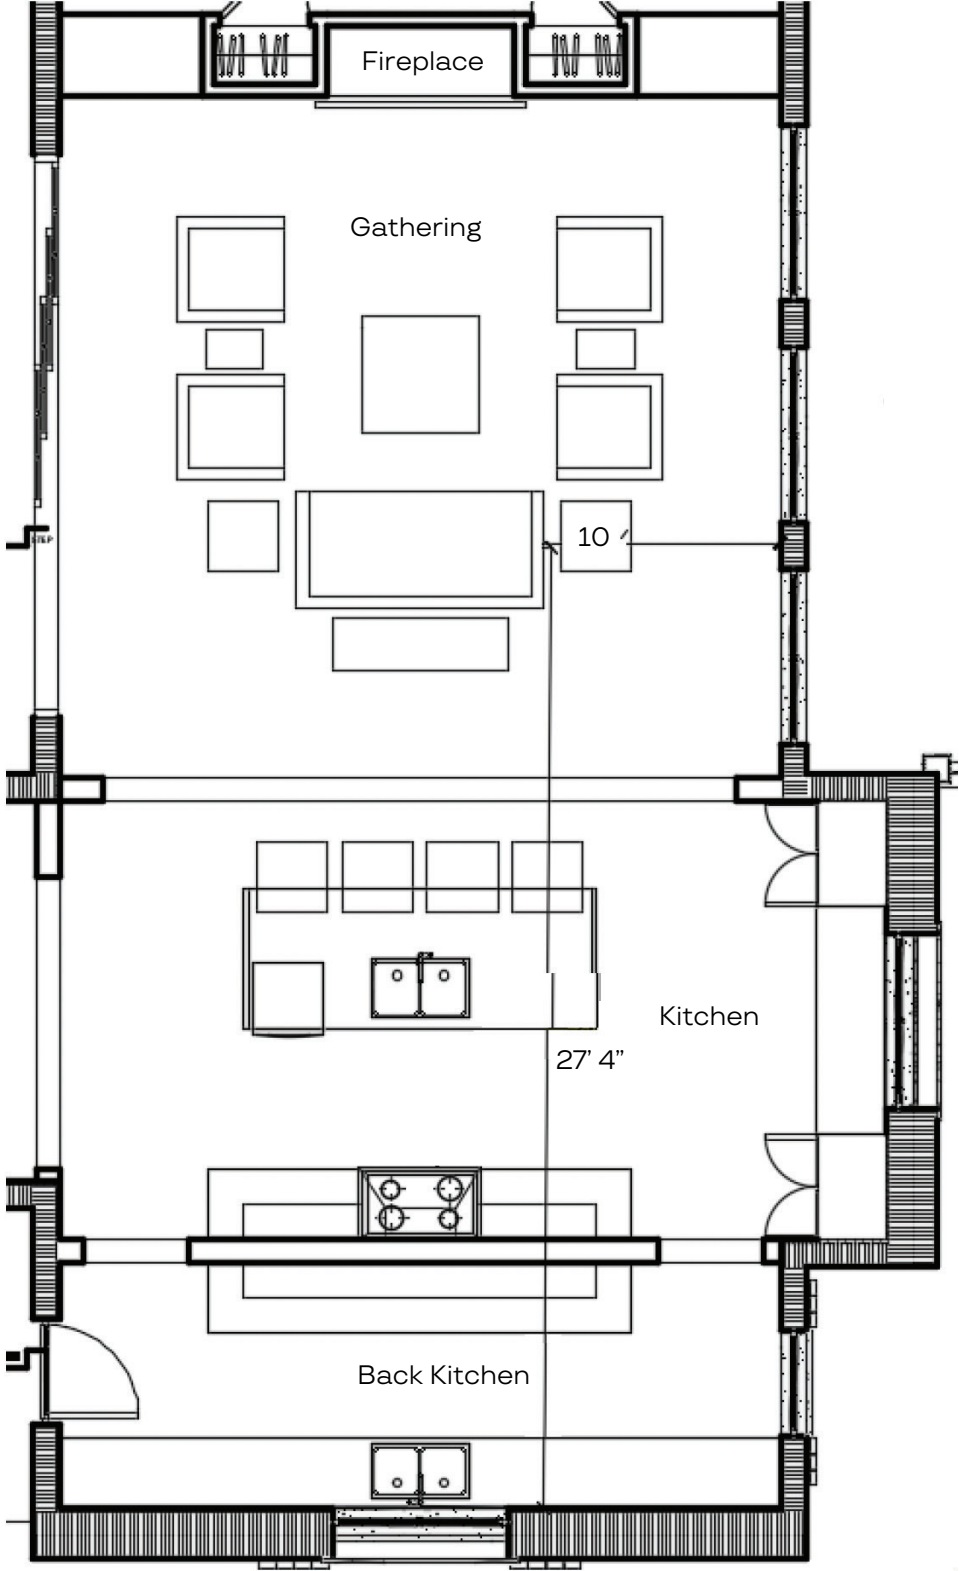

BRILEY FARM LOT 5 SPEC | GATHERING ROOM FLOOR OUTLET