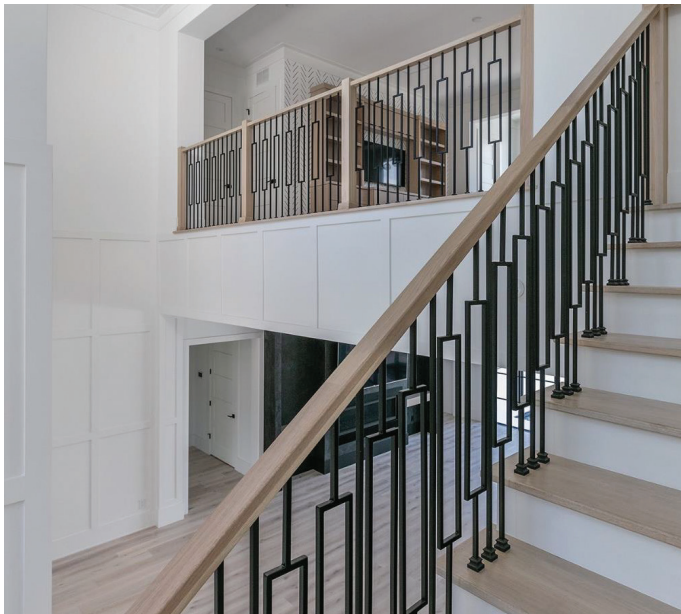

BRILEY FARM LOT 5 SPEC | STAIR RAILING & PAINT **UPGRADE**

PICKETS:
Matte Black Iron

STAIR TREADS:
Stained to Match Wood Flooring
STAIR RISERS: Painted White

Treads and Handrail
Stained to match
Interior Wood Flooring
Anderson Tuftex:
15027 Pembridge