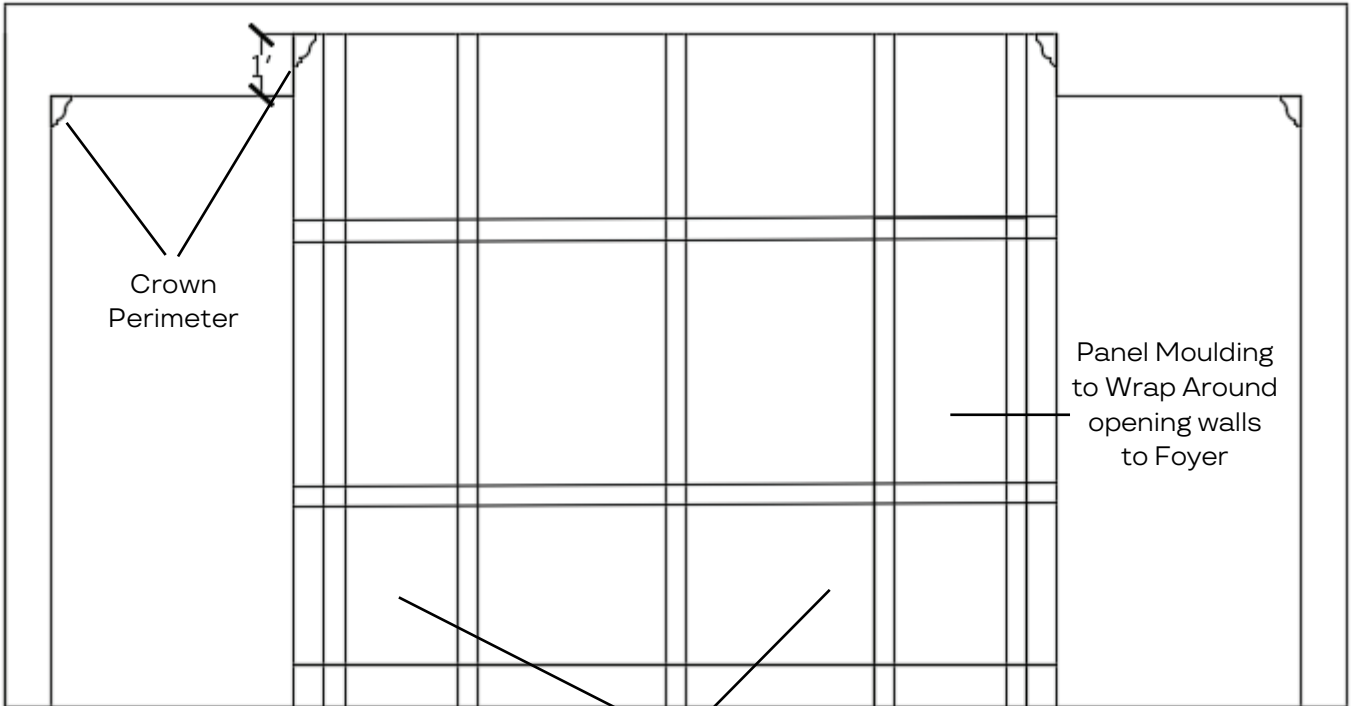

BRILEY FARM LOT 5 SPEC | FOYER ENTRY WALL & CEILING

Hidden Doors In Panels, Touch Latch Opening