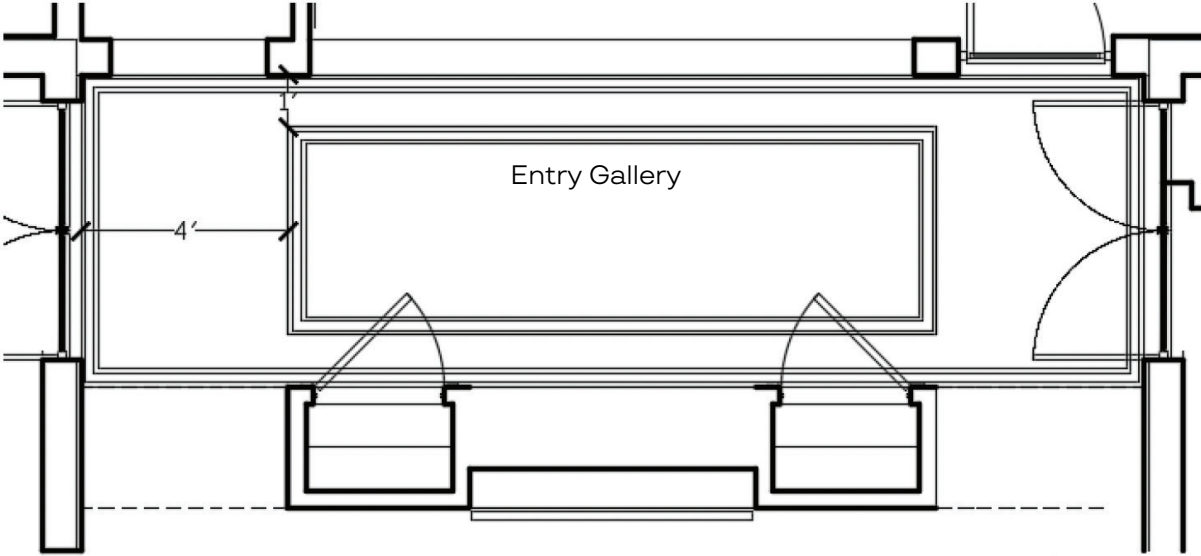

BRILEY FARM LOT 5 SPEC | FOYER ENTRY WALL

Concept Photo,
Hidden Closet Doors & Paneling Painted Trim Color