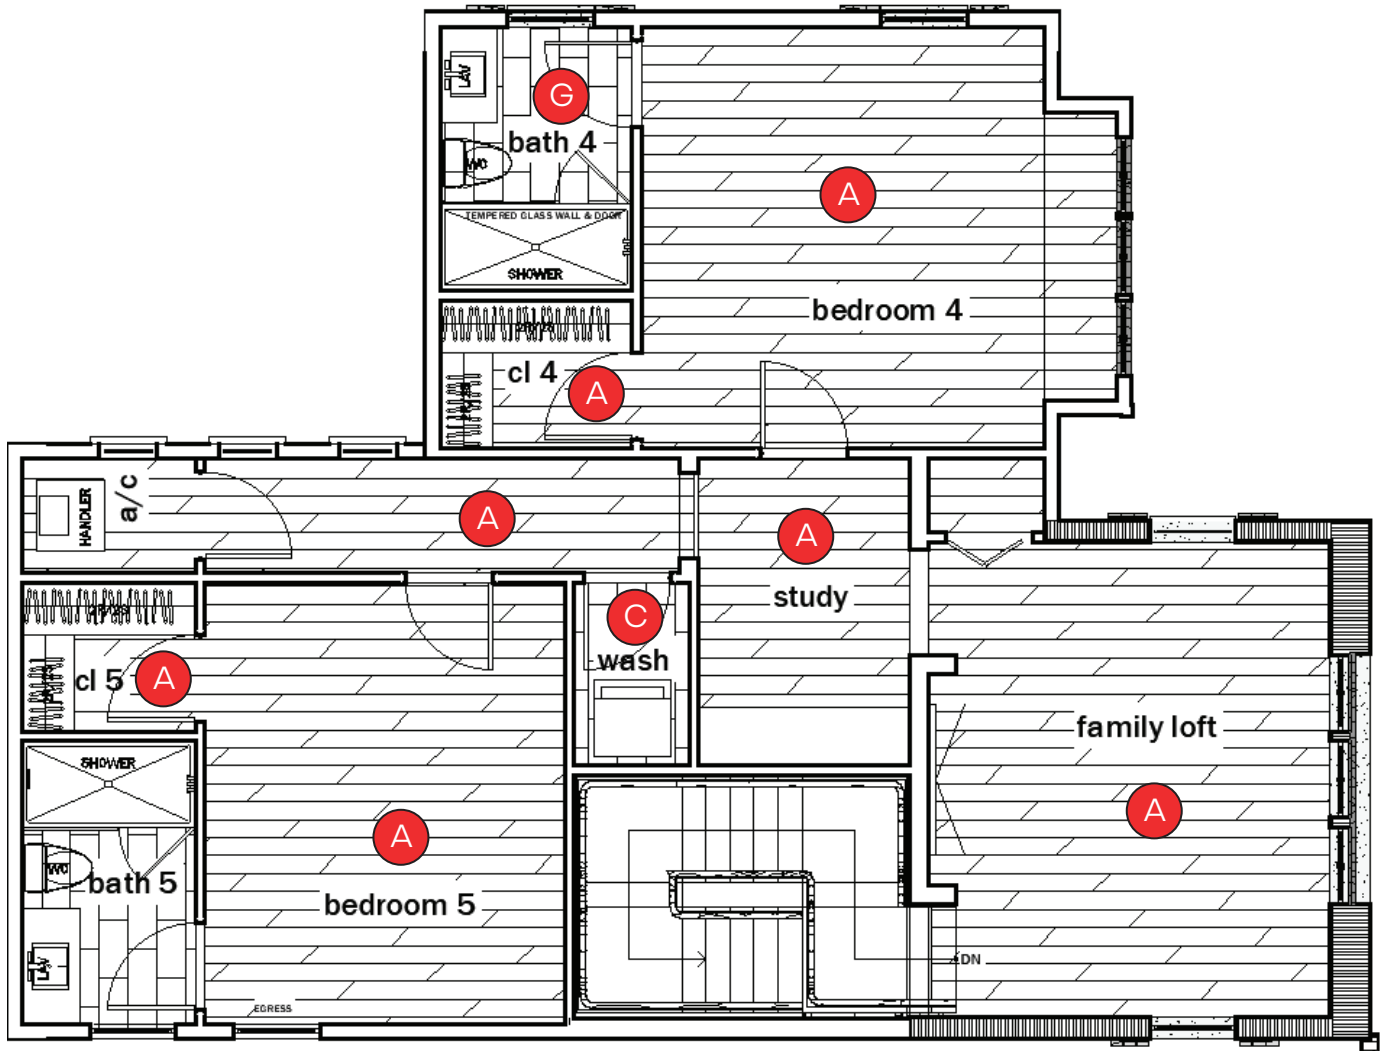

BRILEY FARM LOT 5 SPEC | FLOORING SCHEDULE – 2ND FLOOR

- A Wood- Anderson Tuftex 15027 Pembridge
- C Tile - Mohawk Sinova, Cement Grey. 12x24
- G Tile - Emser – Porto II White matte 12x24
- H Tile - Mohawk – T839 Beaubridge Smokey Grey 12x24