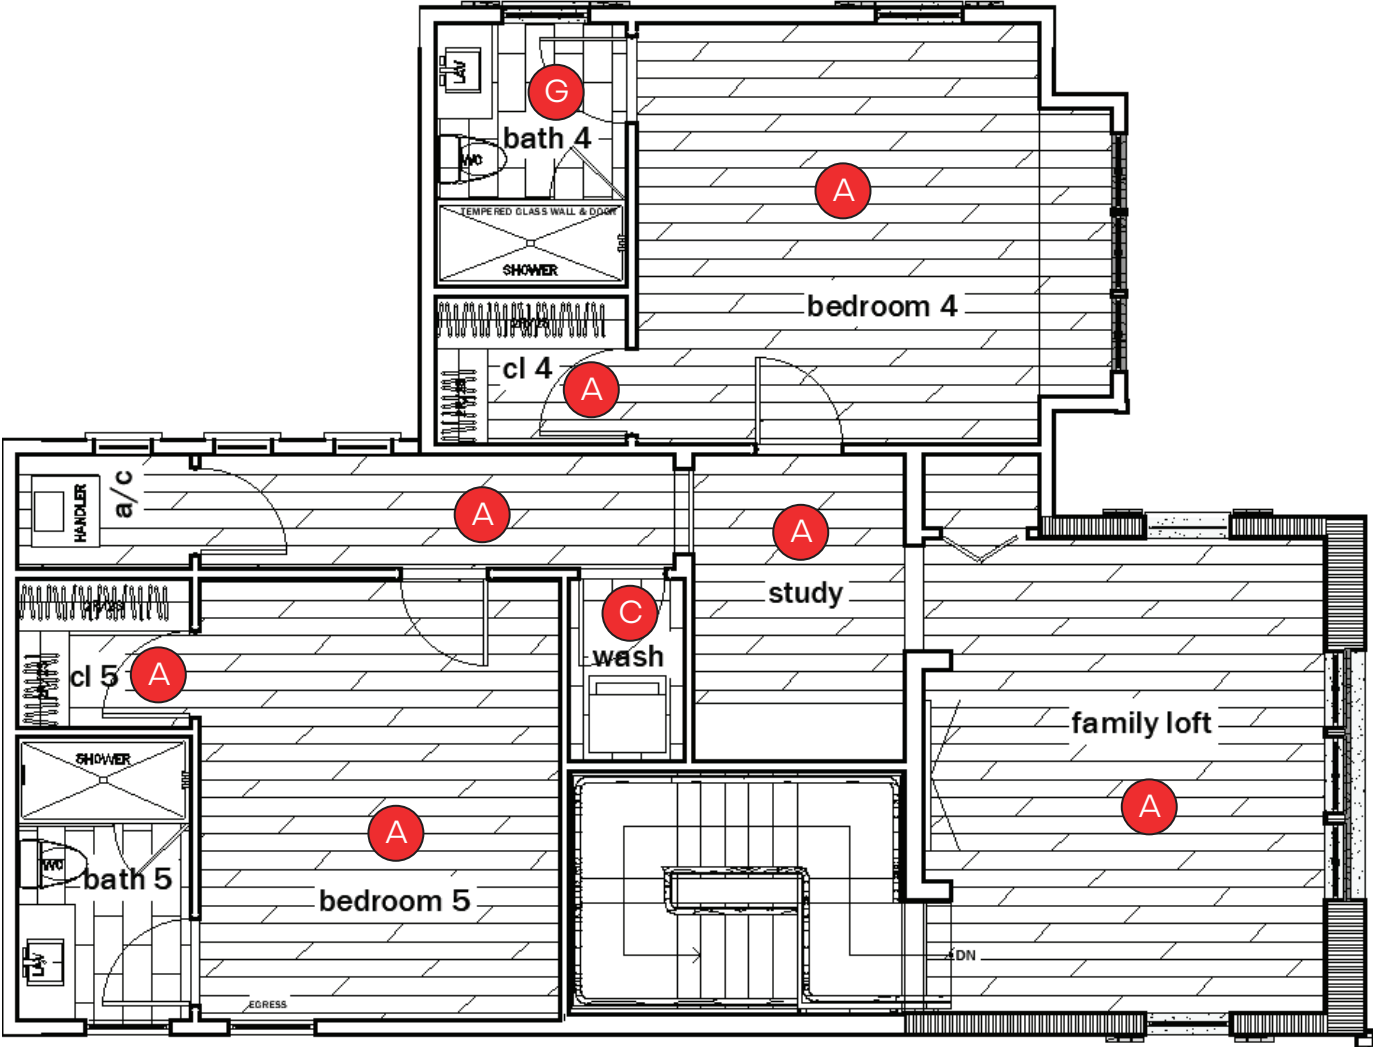

BRILEY FARM LOT 5 SPEC | FLOORING SCHEDULE – 2ND FLOOR

- A Wood- Anderson Tuftex 15027 Pembridge
- C Tile - Mohawk Sinova, Cement Grey. 12x24
- G Tile - Emser – Porto II White matte 12x24
- H Tile - Mohawk – T839 Beaubridge Smokey Grey 12x24