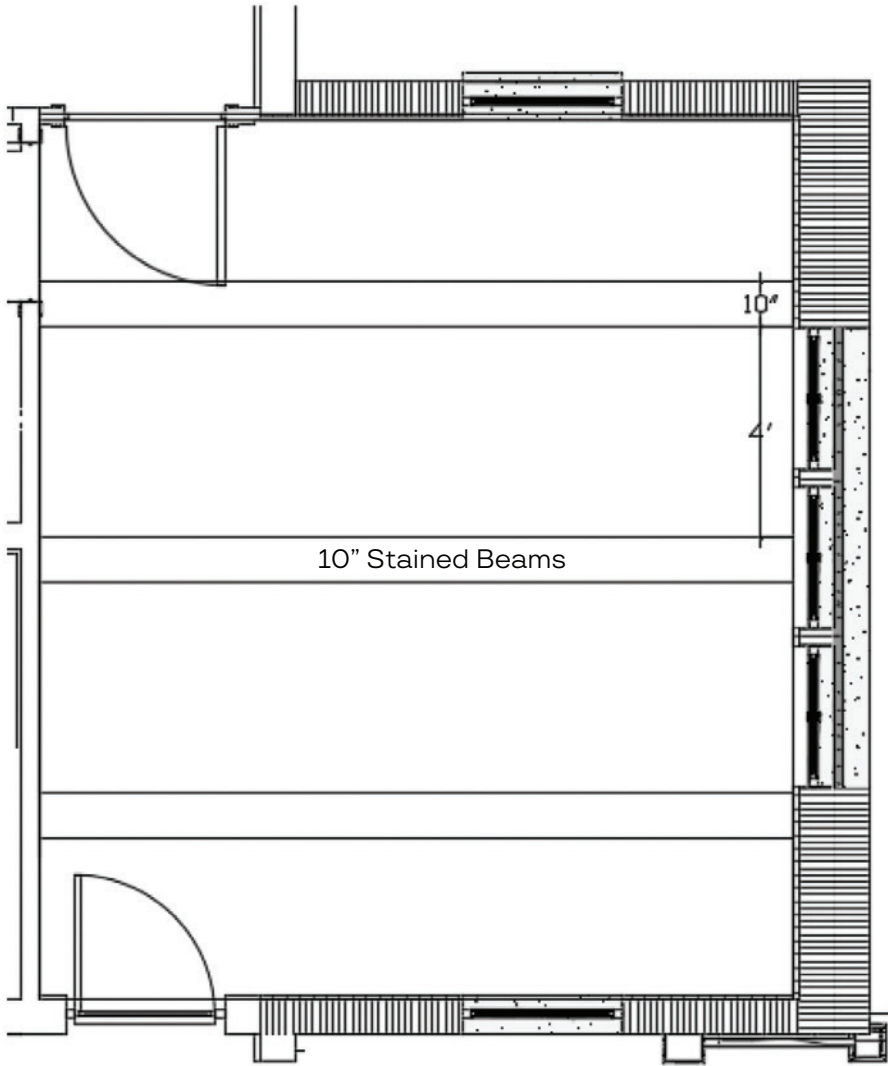

STAINED BEAMS:
Minwax: 271 Classic Gray