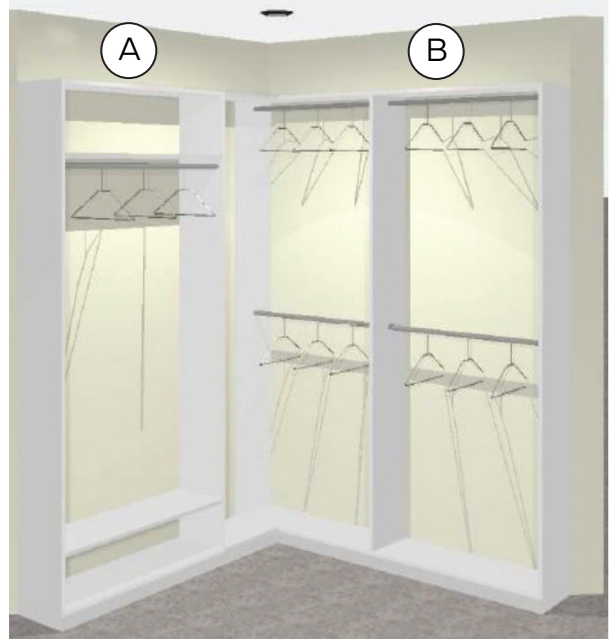

BRILEY FARM LOT 5 SPEC  
OFFICE, BEDROOM # 2, #4, #5 CEILING FANS

Office & Secondary Bedrooms  
Minka F749L-WHF  
60" Flat White

BRILEY FARM LOT 5 SPEC | SECONDARY CLOSETS \*\* UPGRADE\*\*