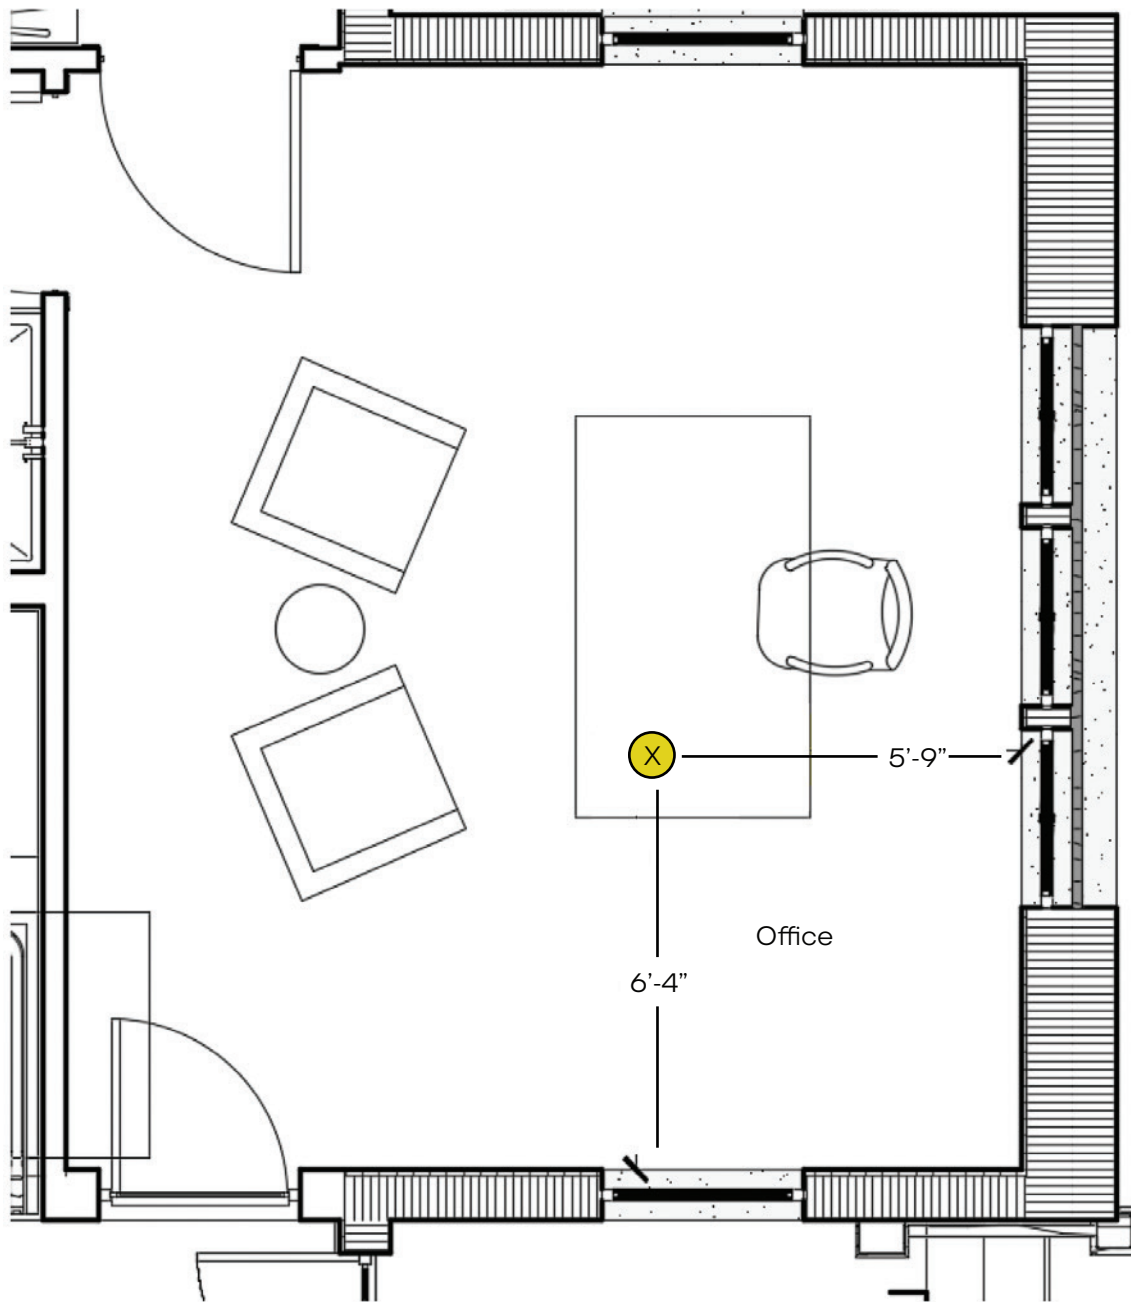

BRILEY FARM LOT 5 SPEC | OFFICE/BEDROOM #3 DN FLOOR OUTLET