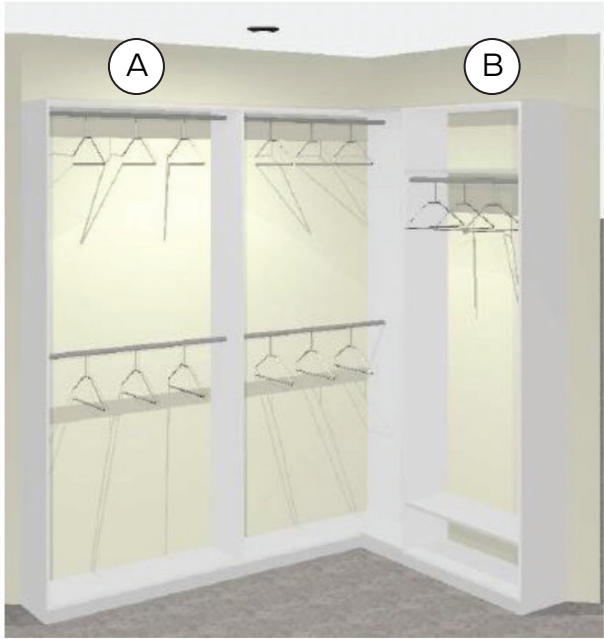

BRILEY FARM LOT 5 SPEC  
OFFICE, BEDROOM # 2, #4, #5 CEILING FANS

Office & Secondary Bedrooms  
Minka F749L-WHF  
60" Flat White

BRILEY FARM LOT 5 SPEC | SECONDARY CLOSETS \*\* UPGRADE\*\*