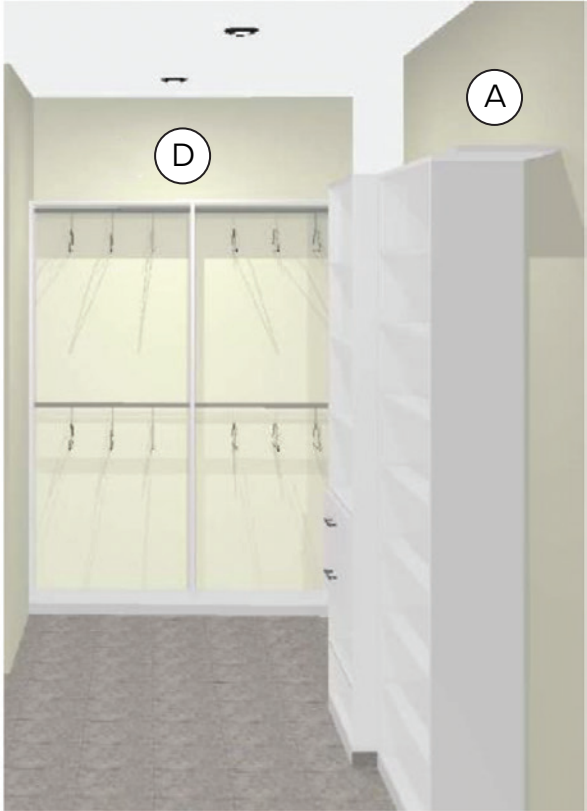

BRILEY FARM LOT 5 SPEC | MASTER CLOSETS