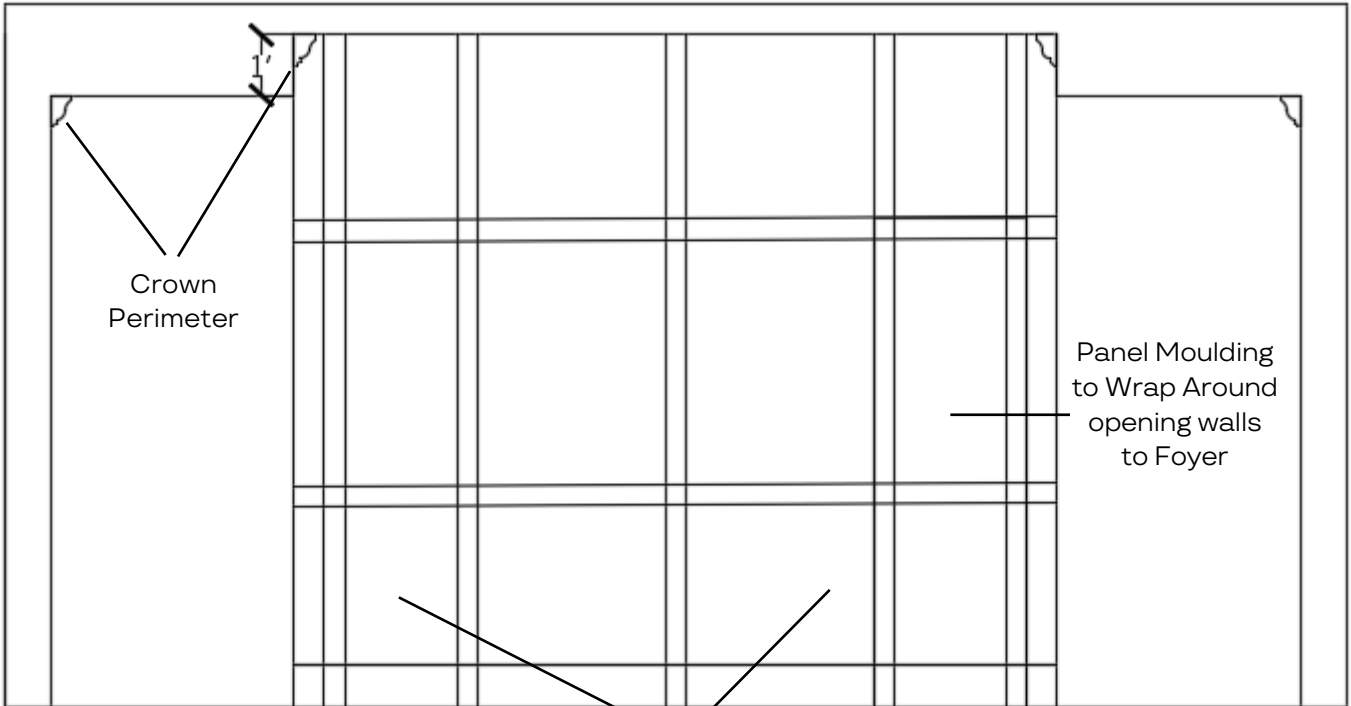

Hidden Doors In Panels, Touch Latch Opening

Fireplace W/ Flatscreen T.V. Above on Gathering Room Side

Panel Moulding Painted Trim Color

BRILEY FARM LOT 5 SPEC | GATHERING ROOM CEILING CONCEPT

Concept Photo  
Vaulted Ceiling – Wood Beams Painted Trim Color W/ Lighting, No T&G