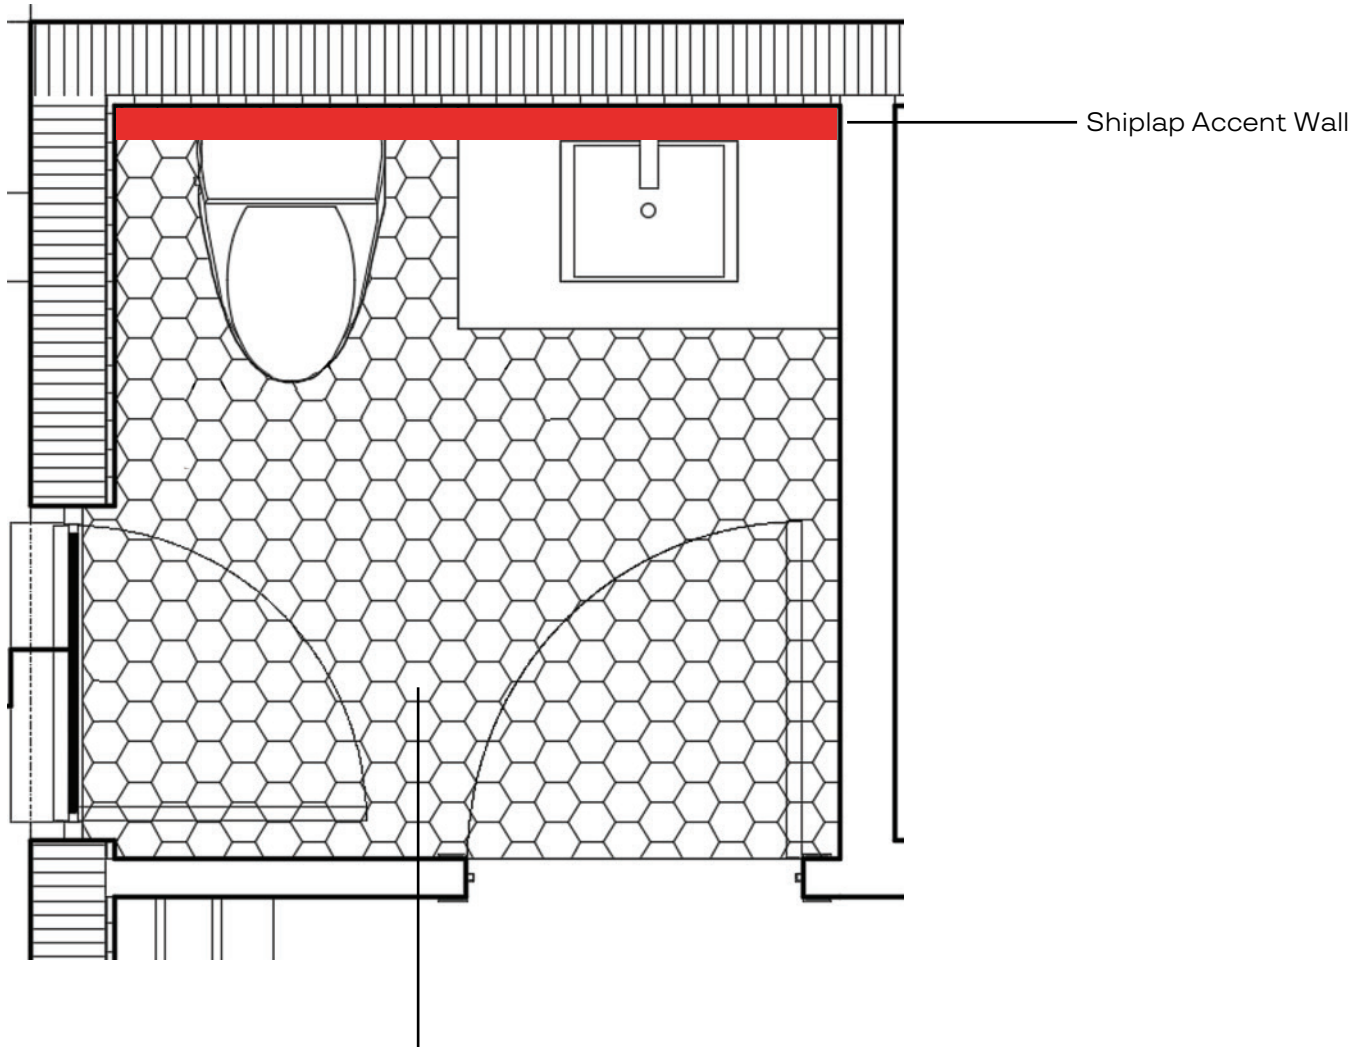

BRILEY FARM LOT 5 SPEC | POWDER VANITY WALL *UPGRADE*

FLOORING:
Tarmac: Sanibel Carrara/Dolomite Grout: