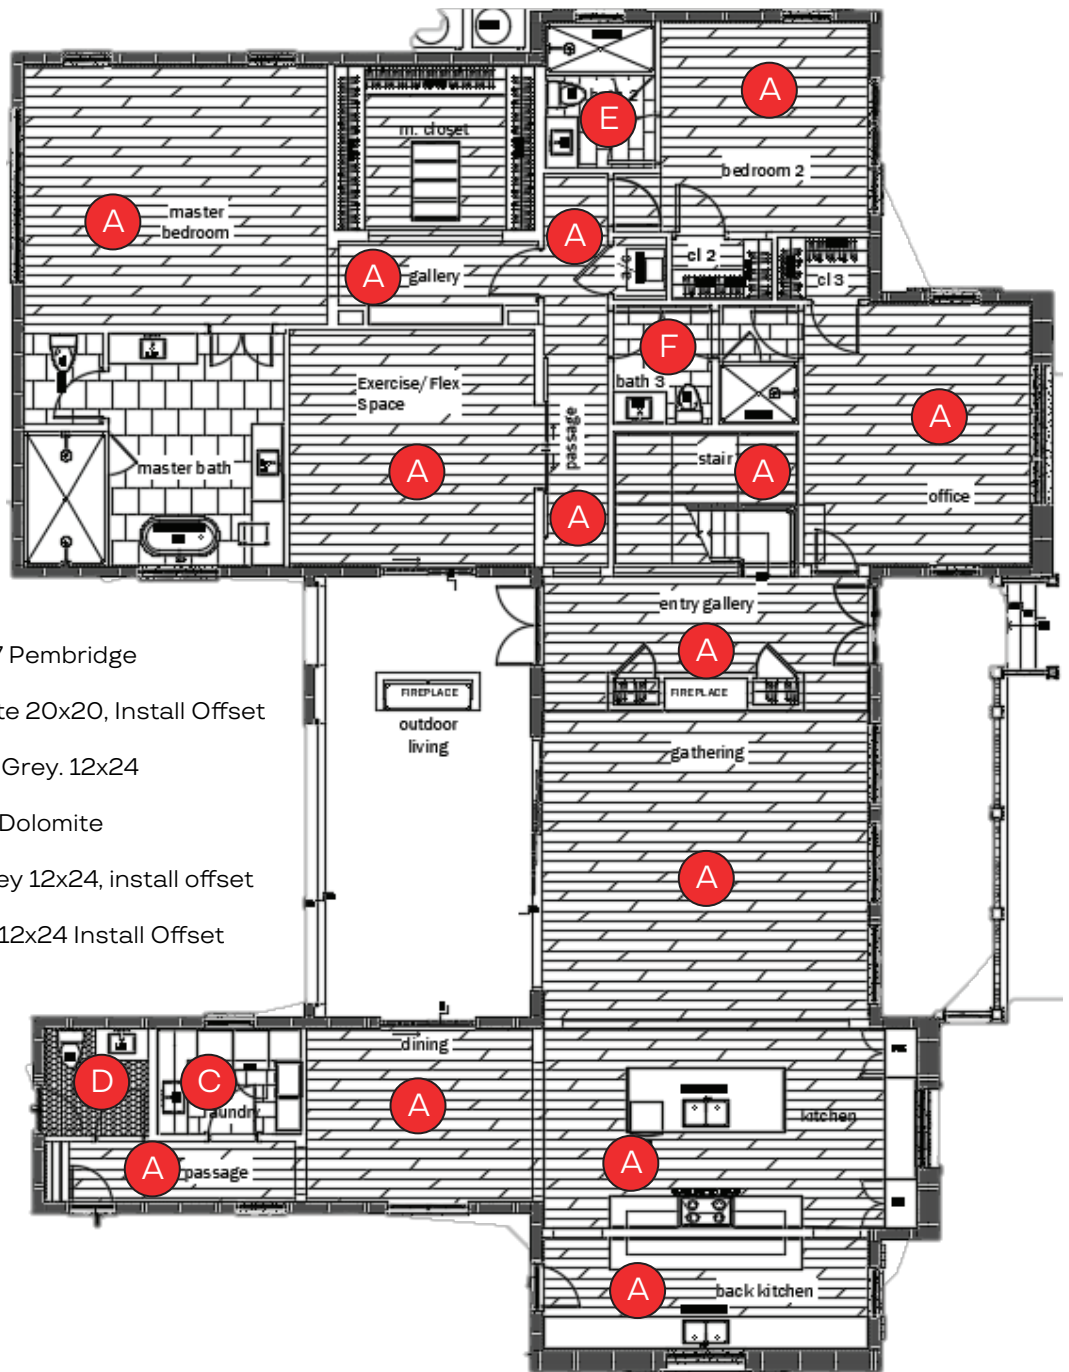

BRILEY FARM LOT 5 SPEC | FLOORING SCHEDULE – 1ST FLOOR

- **A** Wood- Anderson Tuftex 15027 Pembridge
- **B** Tile- Tesoro Carrara Ultra White 20x20, Install Offset
- **C** Tile - Mohawk Sinova, Cement Grey. 12x24
- **D** Tile - Tarmac Sanibel Carrara/Dolomite
- **E** Tile - Mohawk Boswell Cool Grey 12x24, install offset
- **F** Tile - Emser F23ACCET01224 12x24 Install Offset