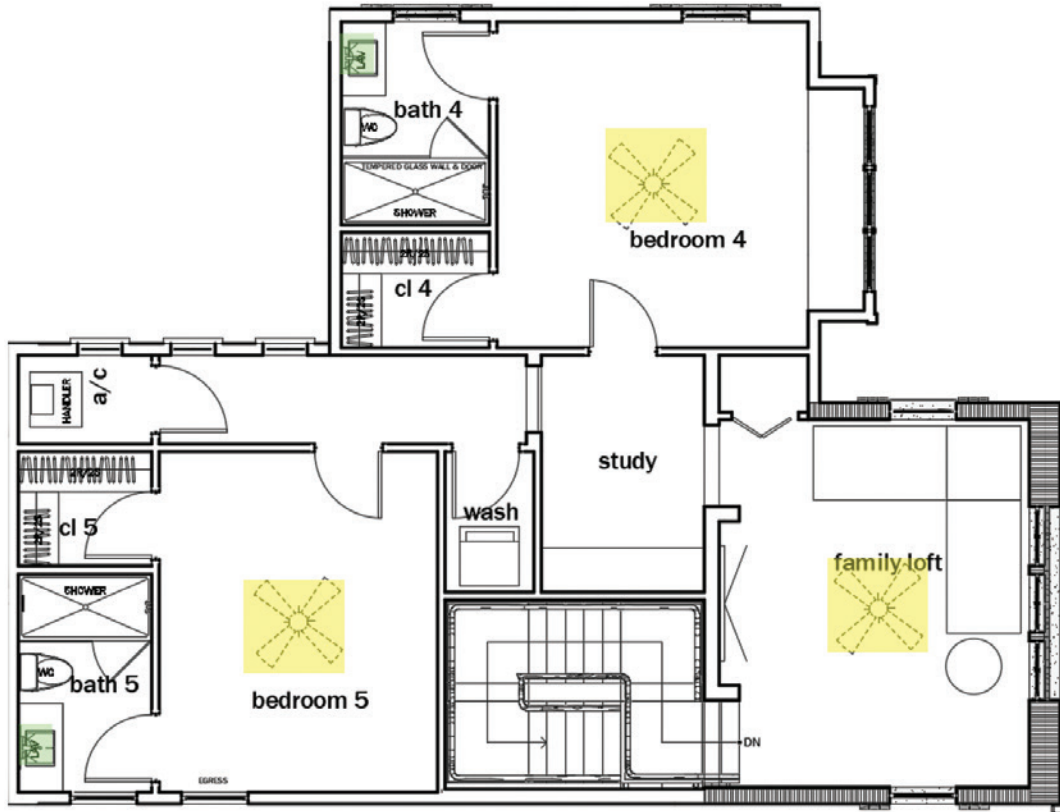

BRILEY FARM LOT 5 SPEC | 2ND FLOOR LIGHTING PLAN