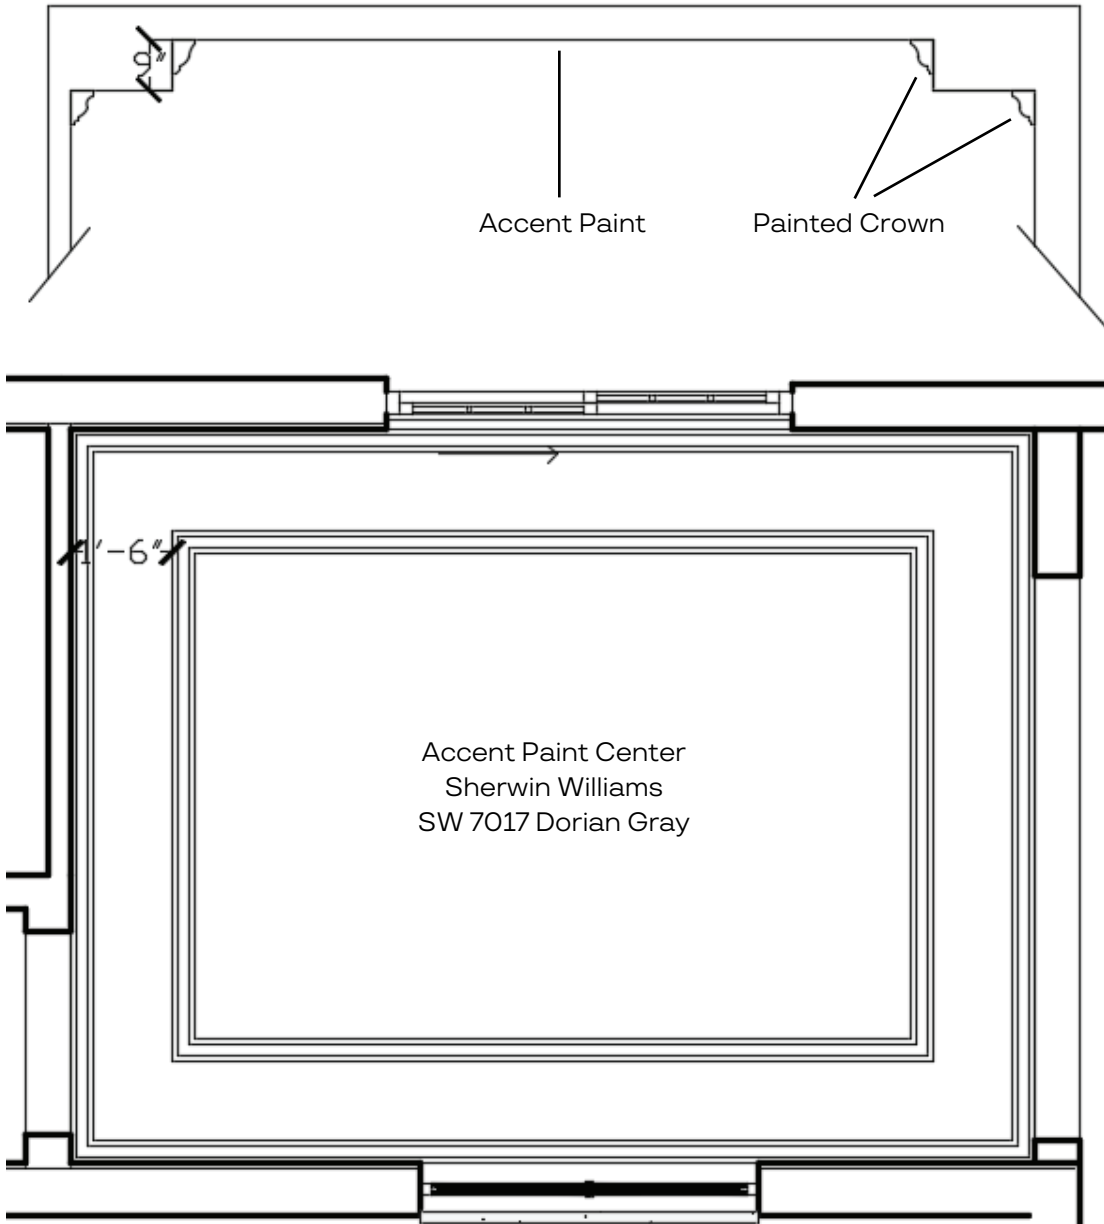

BRILEY FARM LOT 5 SPEC | DINING ROOM CEILING

Sherwin Williams  
SW 7017 Dorian Gray

Kichler 52503BK  
63"W x 17.5"D x 25.25"H

BRILEY FARM LOT 5 SPEC | LAUNDRY 1ST FLOOR

CABINET STYLE:  
Shaker

CABINET FINISH:  
White