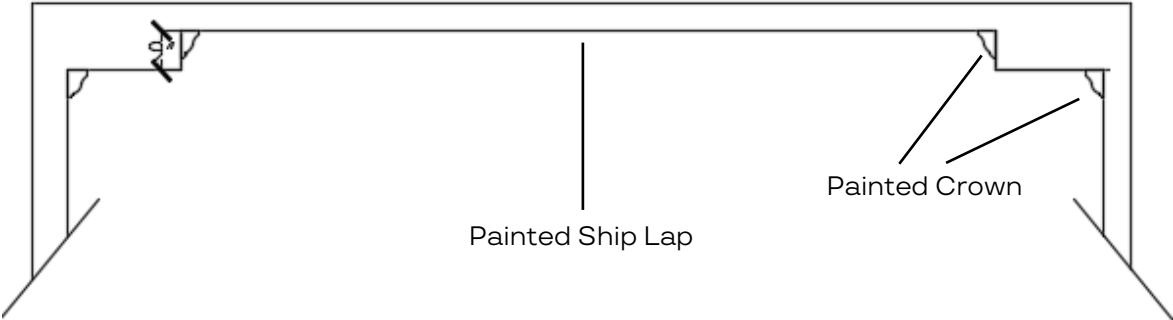

# BRILEY FARM LOT 5 SPEC | MASTER BEDROOM CEILING CONCEPT

Concept Photo  
Tray With Crown & Painted Shiplap Paint Trim Color

Minka F853-WH  
White 60"

BRILEY FARM LOT 5 SPEC | MASTER BEDROOM CEILING