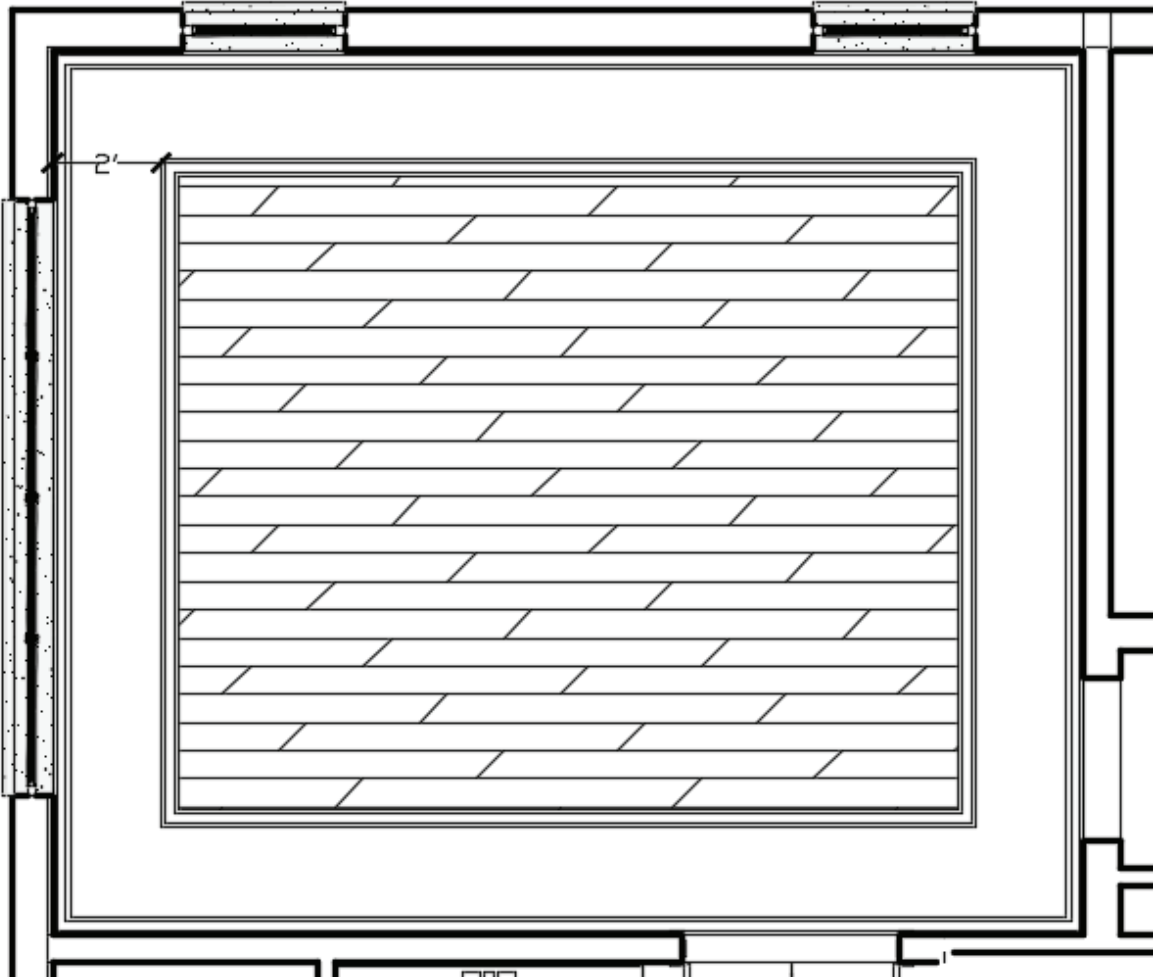

# BRILEY FARM LOT 5 SPEC | MASTER BEDROOM CEILING CONCEPT

Concept Photo  
Tray With Crown & Painted Shiplap Paint Trim Color

Minka F853-WH  
White 60"

BRILEY FARM LOT 5 SPEC | MASTER BEDROOM CEILING