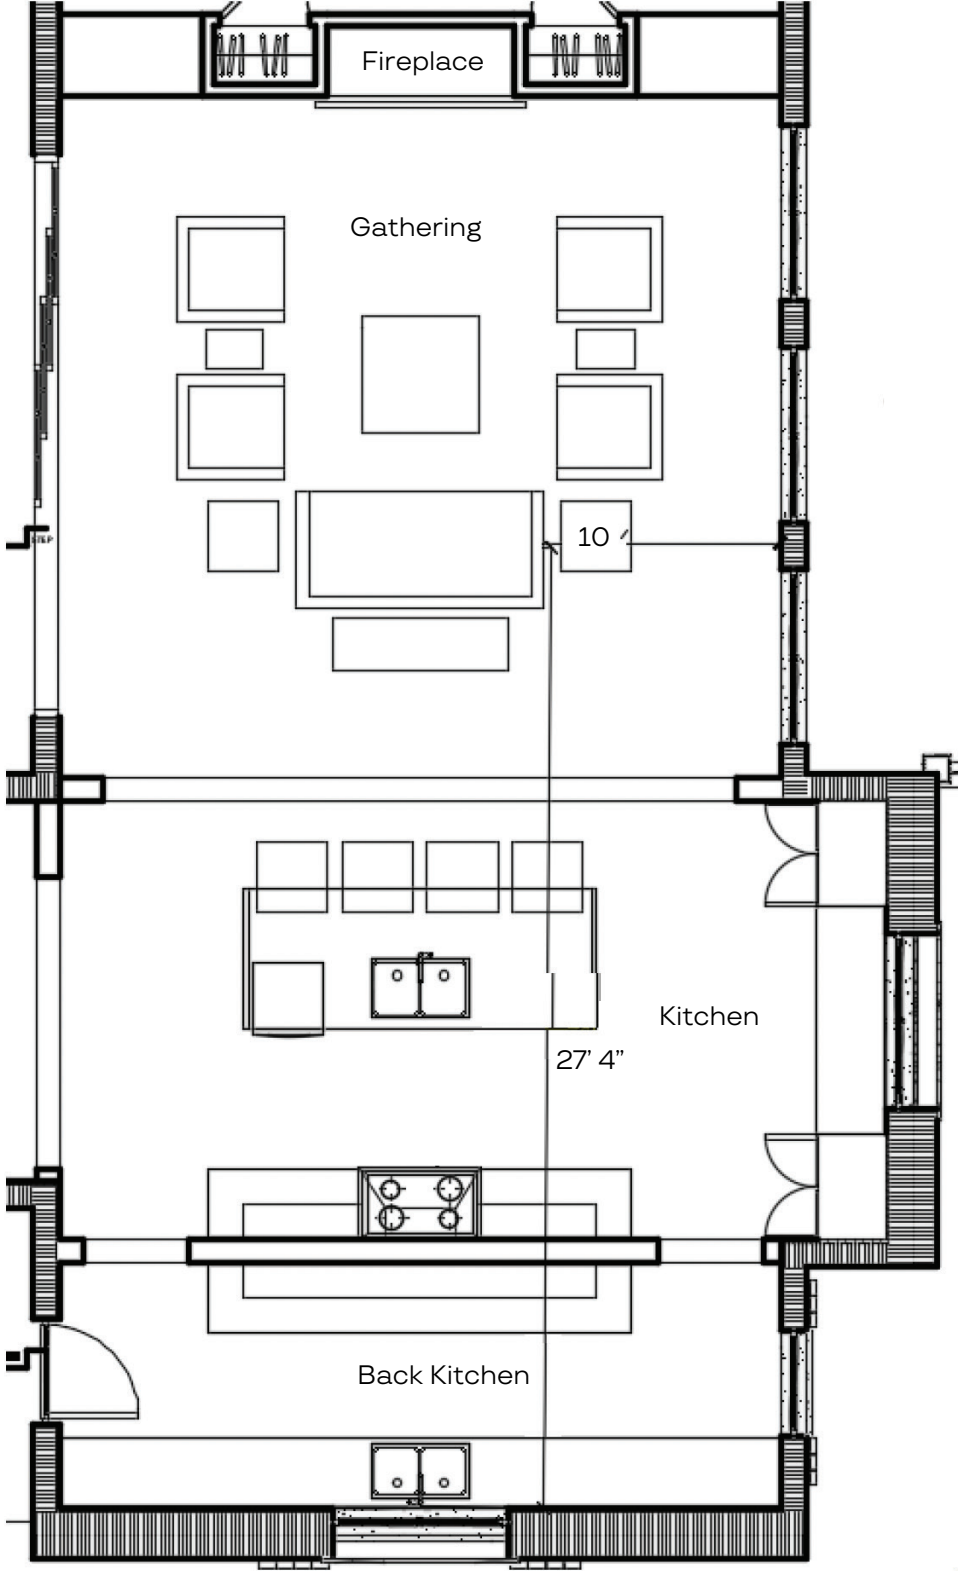

BRILEY FARM LOT 5 SPEC | GATHERING ROOM LIGHTING

Kuzco CH17703-BK  
51"W x 30.5"D x 23.25"H  
Black

BRILEY FARM LOT 5 SPEC | GATHERING ROOM WALL & CEILING DETAIL

Linear Gas Fireplace W/ Log Set  
No Glass

Panel Moulding & 8" Wood Beams  
Painted Trim Color

BRILEY FARM LOT 5 SPEC | GATHERING ROOM CEILING DETAIL

Panel Moulding & 8" Square Wood Beams Painted Trim Color

BRILEY FARM LOT 5 SPEC | GATHERING ROOM FLOOR OUTLET