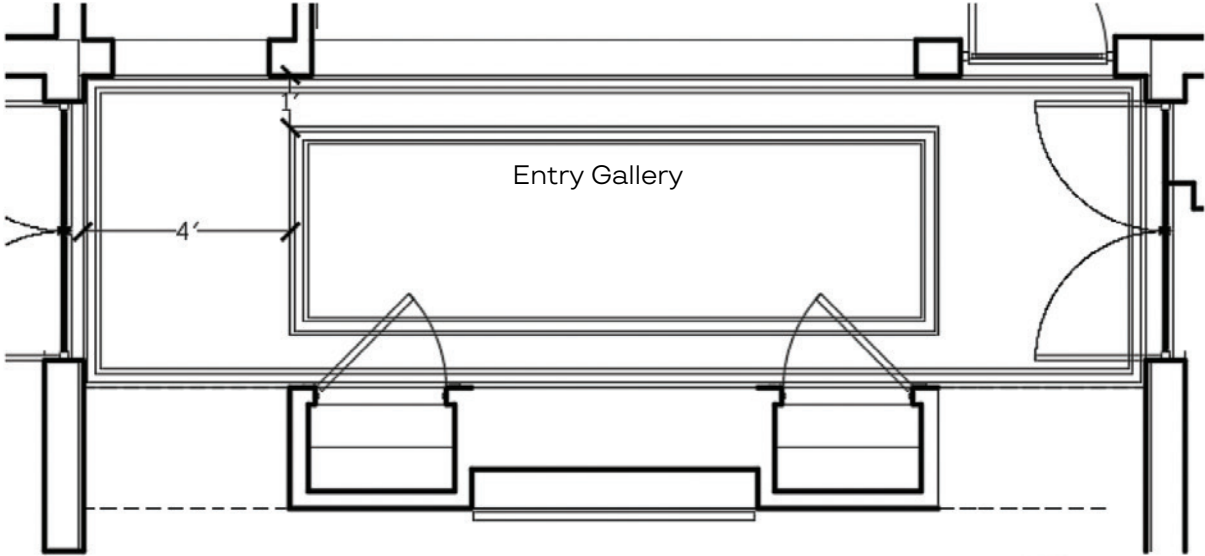

BRILEY FARM LOT 5 SPEC | FOYER ENTRY WALL

Concept Photo,
Hidden Closet Doors & Paneling Painted Trim Color