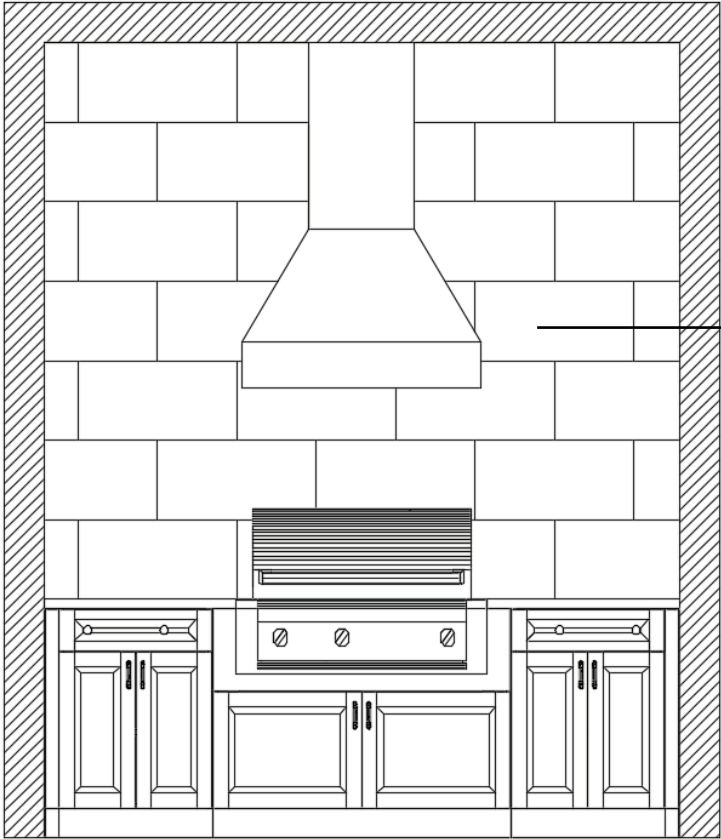

BRILEY FARM LOT 5 SPEC | SUMMER KITCHEN \*\*UPGRADE\*\*

CABINET:  
Challenger Designs  
Slab Door

FINISH:  
Textured Gray  
Glimmer

COUNTERTOP:  
Steel Gray Leathered Granite  
Edge; Eased  
\*Pending Sample Review\*