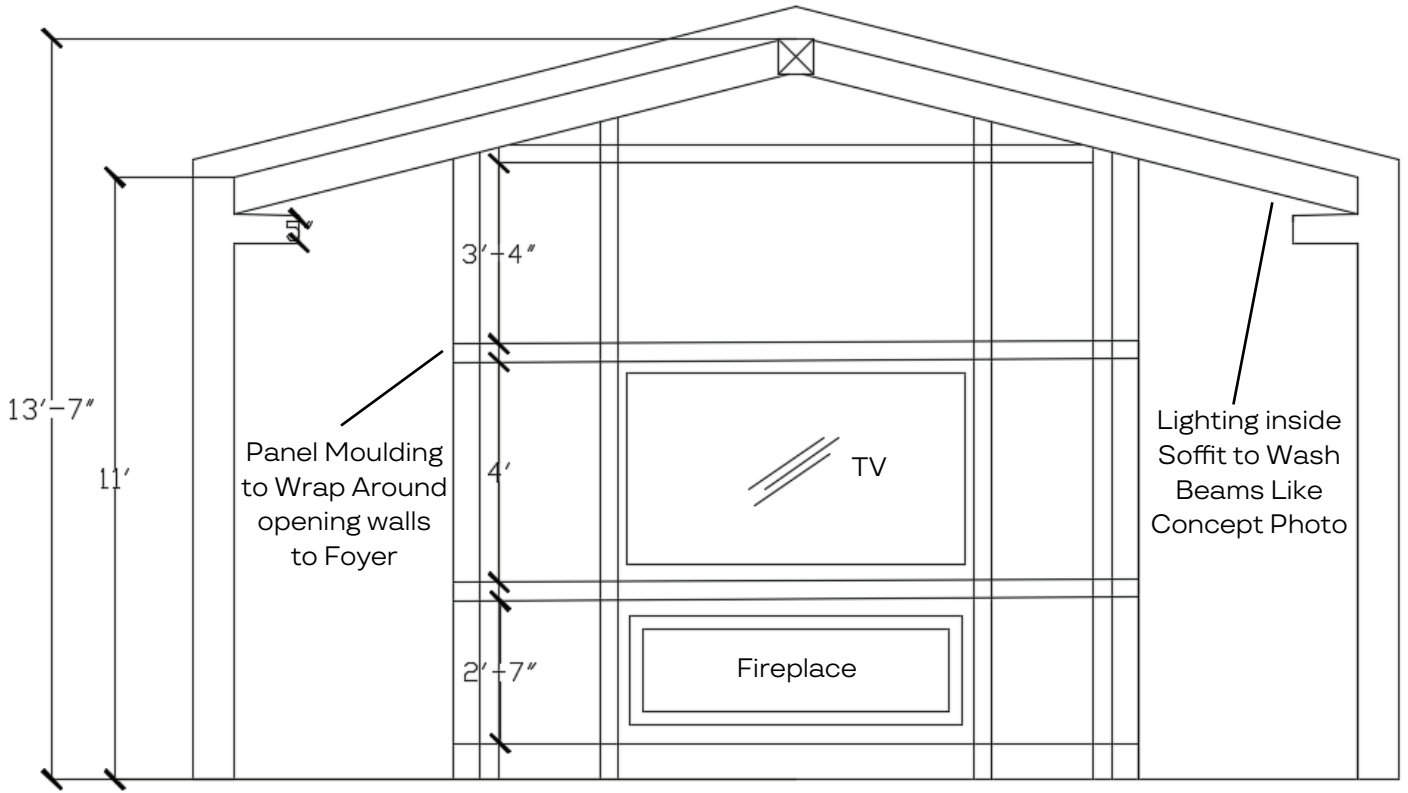

BRILEY FARM LOT 5 SPEC | GATHERING ROOM WALL & CEILING DETAIL

Linear Gas Fireplace W/ Log Set
No Glass