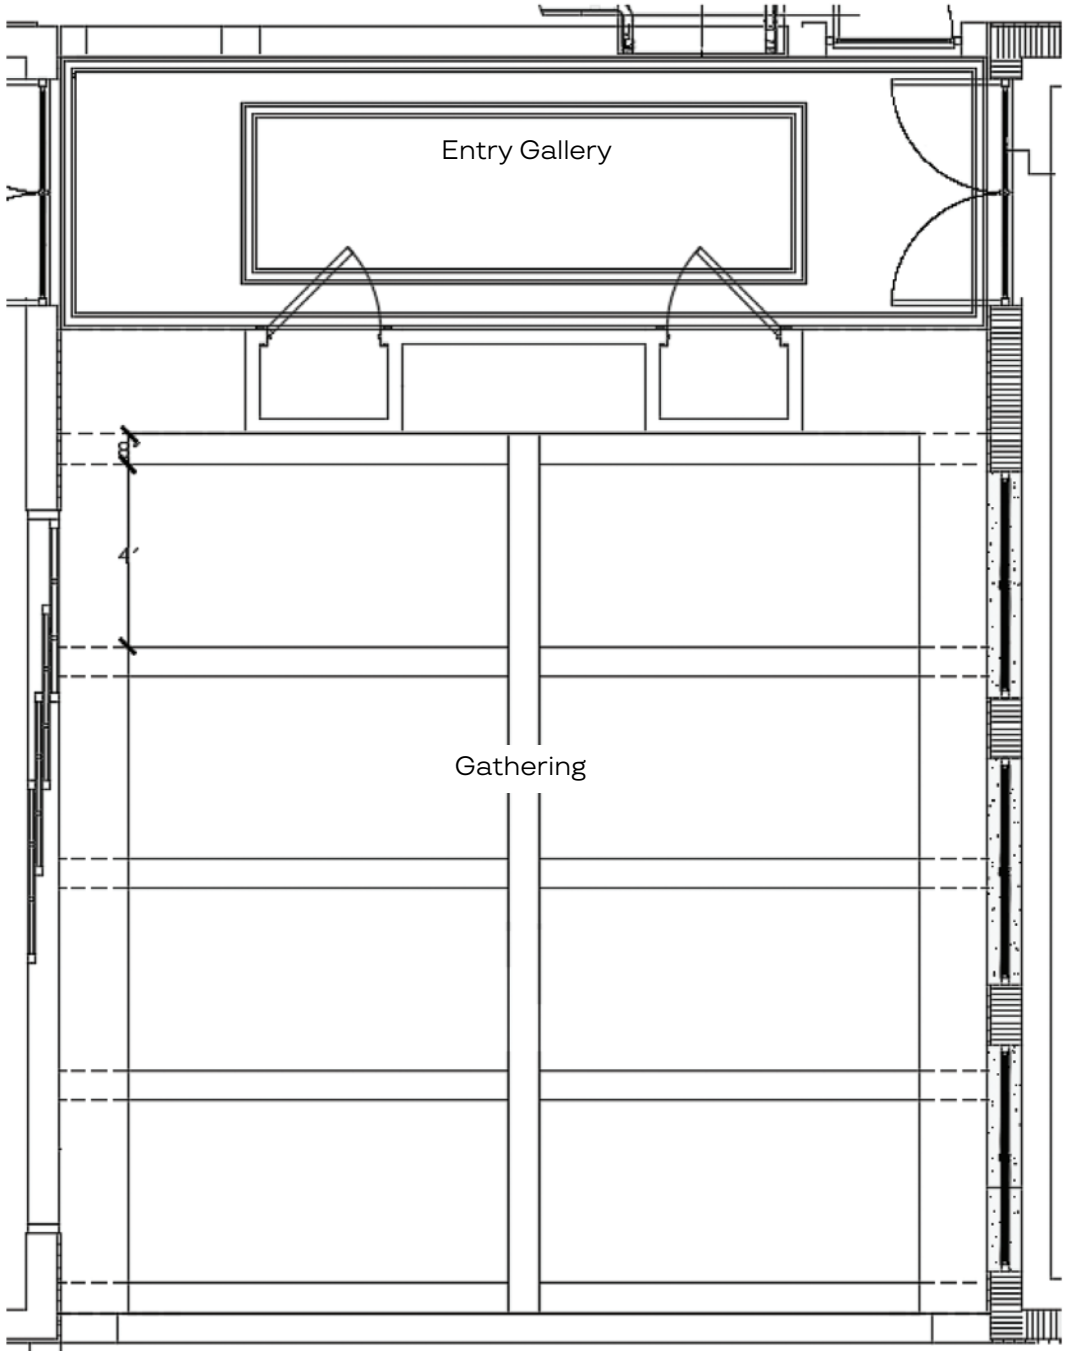

BRILEY FARM LOT 5 SPEC | GATHERING ROOM CEILING DETAIL

Panel Moulding & 8" Square Wood Beams Painted Trim Color