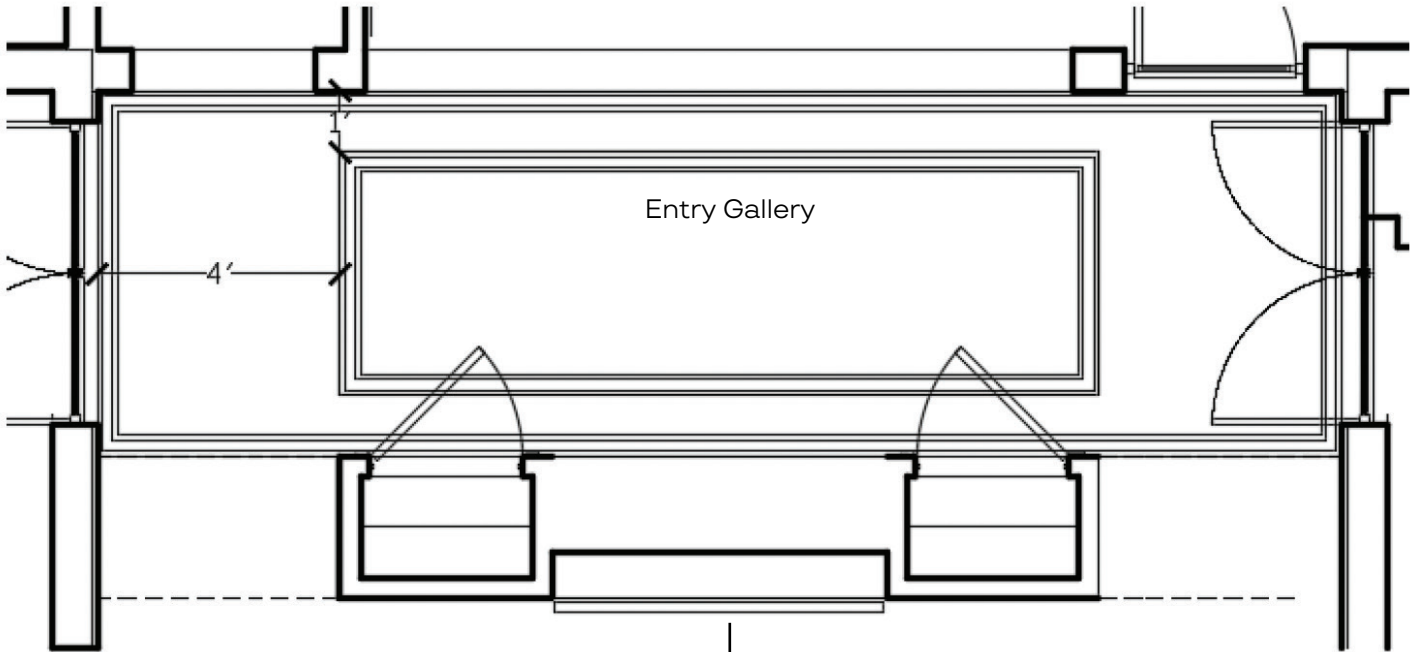

Hidden Doors In Panels, Touch Latch Opening

Fireplace W/ Flatscreen T.V. Above on Gathering Room Side

Panel Moulding Painted Trim Color

BRILEY FARM LOT 5 SPEC | GATHERING ROOM CEILING CONCEPT

Concept Photo  
Vaulted Ceiling – Wood Beams Painted Trim Color W/ Lighting, No T&G