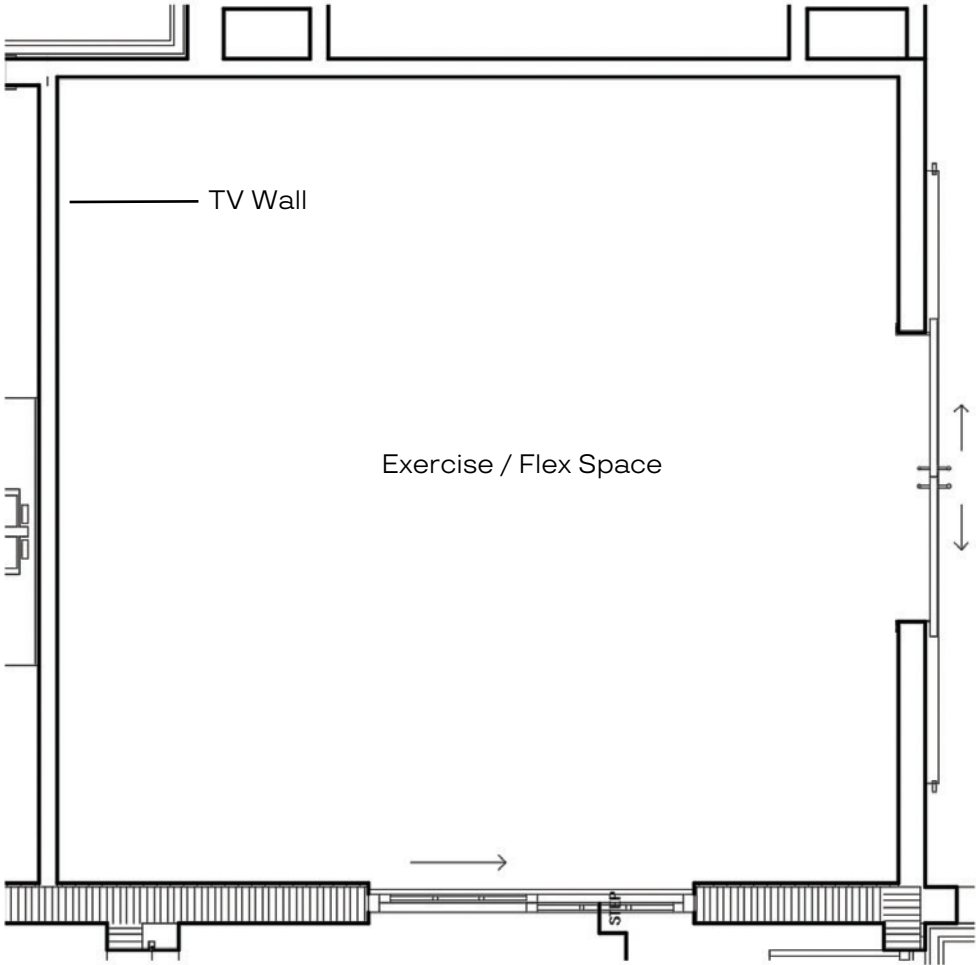

BRILEY FARM LOT 5 SPEC | EXERCISE/FLEX ROOM

Minka F853-BN/CL
Nickel/Coal 60"