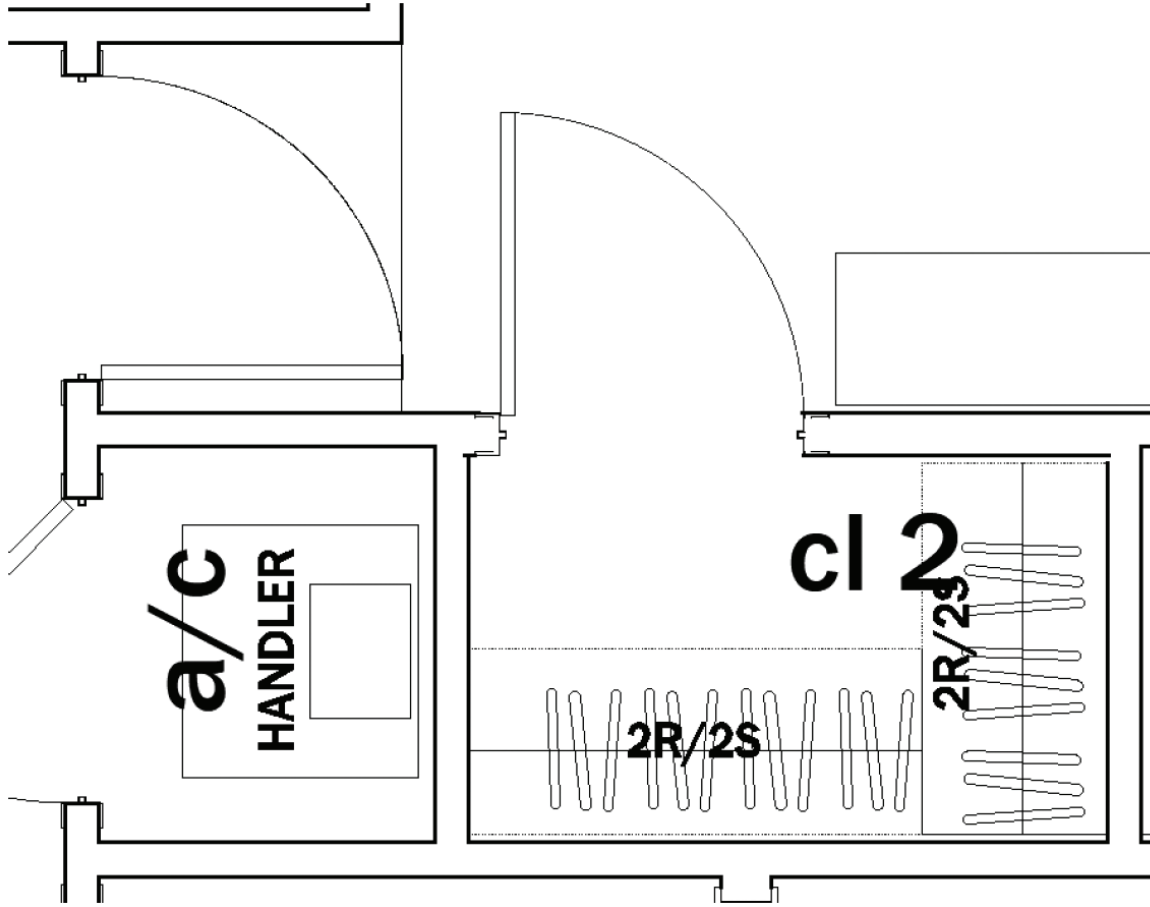

Flip Pocket Door and replace with swing door for Better T.V. Alignment

BRILEY FARM LOT 5 SPEC | BATH #2 DN

CABINETS:  
Atlas

CABINET FINISH:  
Black

COUNTERTOPS:  
Quartz: Pompeii  
White Lightning Edge: Eased