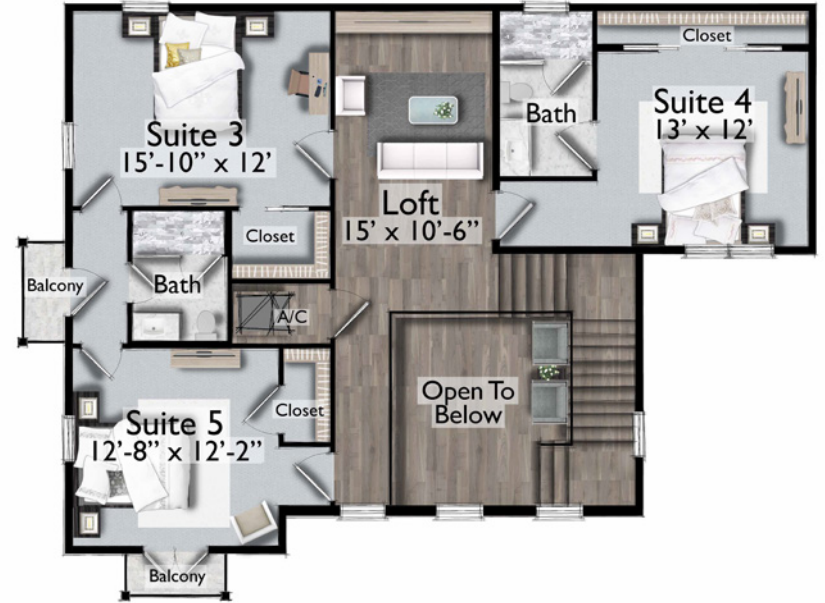

## LOT 15

4,640 Square Feet, 6 Bedrooms, 5.5 Baths, Loft,  
Spacious Outdoor Living, Pool, Three Car Garage, Guest Apartment

## FIRST FLOOR

## SECOND FLOOR